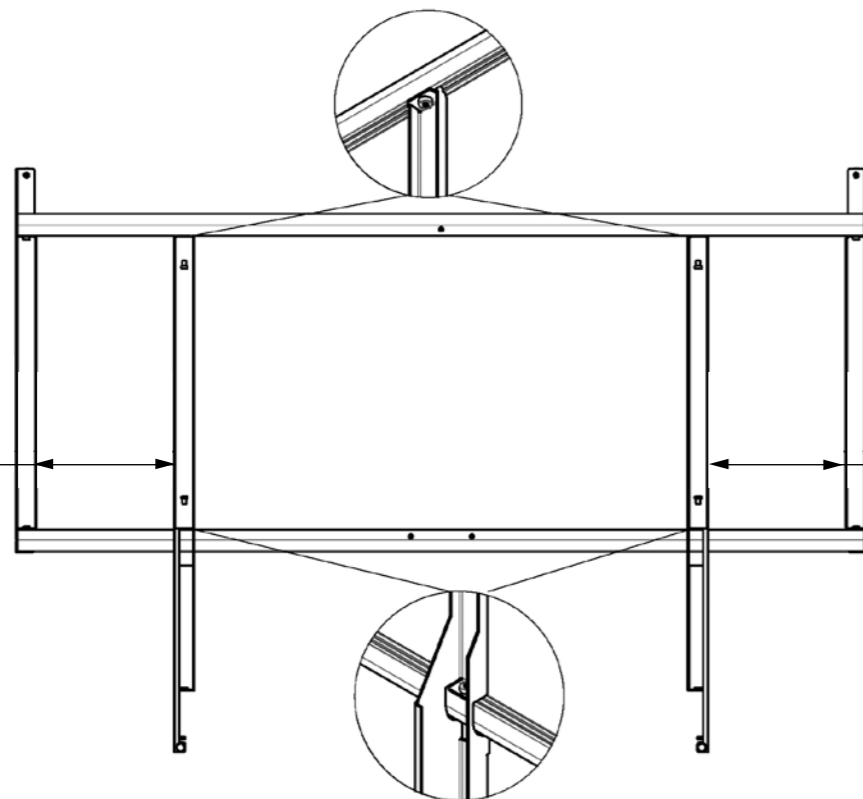

MOUNTING INSTRUCTIONS
NEXT 7505 LG WALLPAPER
TV MOUNT

1.

2.

3.

202 mm
8,0 inch

202 mm
8,0 inch

For motorized version (NEXT 7555) continue with PART 2 manual.

1.

2.

3.

Remove protective film

4.

Screw on LG cable cover

5.

6.

7.