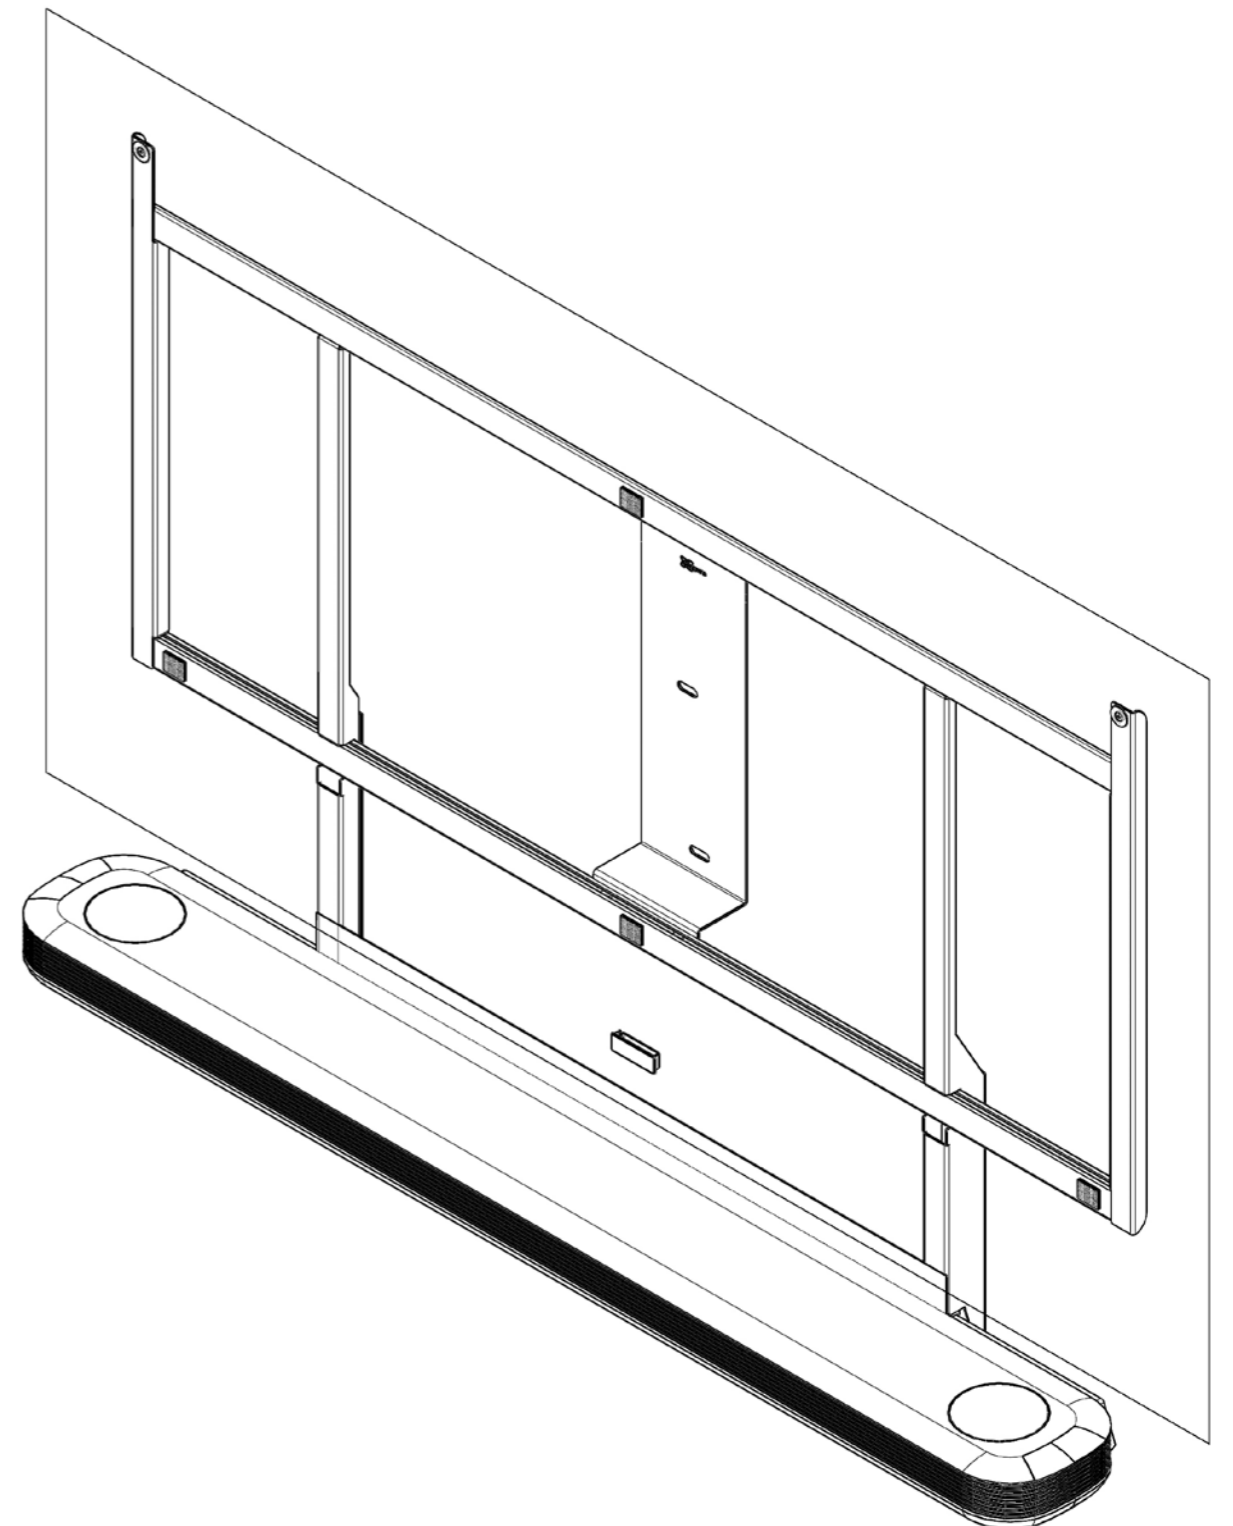

MOUNTING INSTRUCTIONS
NEXT 7505 LG WALLPAPER
TV MOUNT

1.

2.

3.

202 mm
8,0 inch

202 mm
8,0 inch

For motorized version (NEXT 7555) continue with PART 2 manual.

1.

2.

3.

Remove protective film

4.

Screw on LG cable cover

5.

6.

7.