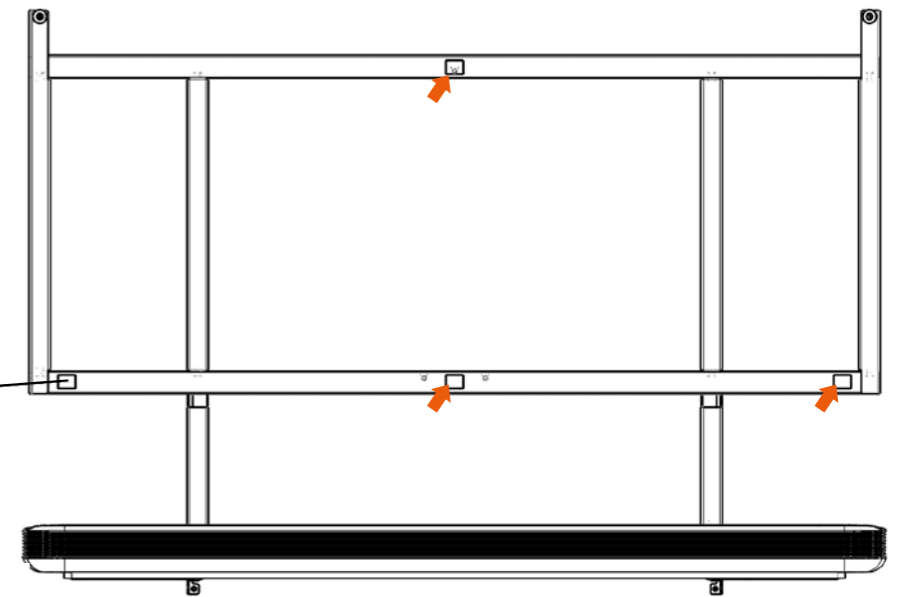

MOUNTING INSTRUCTIONS
NEXT 7505 LG WALLPAPER
TV MOUNT

1.

2.

3.

202 mm
8,0 inch

202 mm
8,0 inch

For motorized version (NEXT 7555) continue with PART 2 manual.

1.

2.

3.

Remove protective film

4.

Screw on LG cable cover

5.

6.

7.