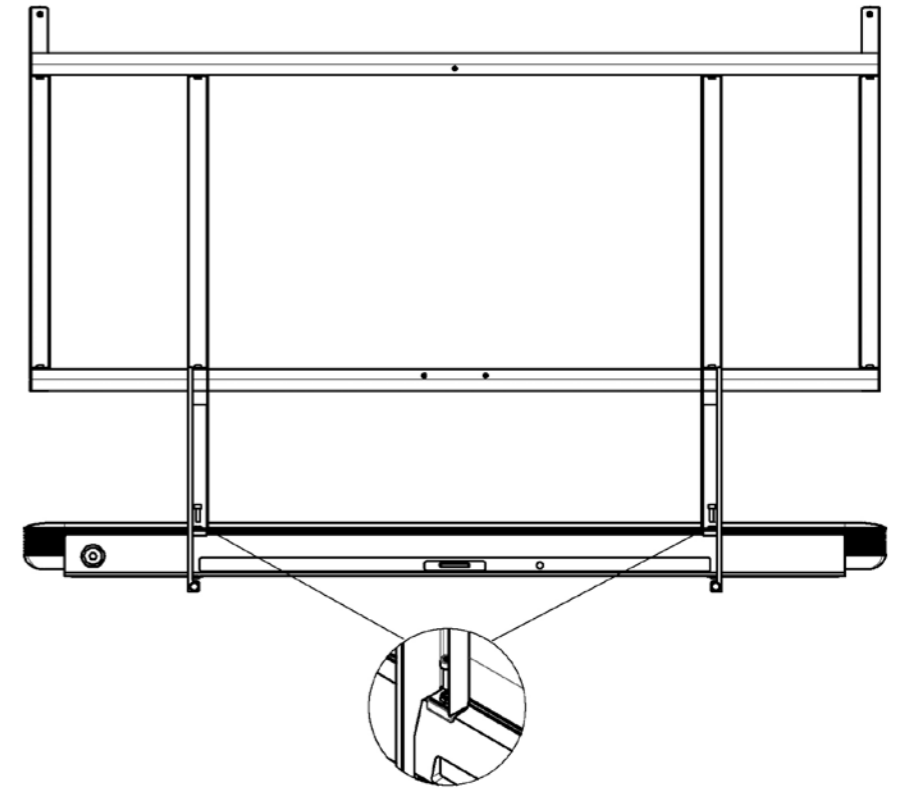

MOUNTING INSTRUCTIONS
NEXT 7505 LG WALLPAPER
TV MOUNT

1.

2.

3.

202 mm
8,0 inch

202 mm
8,0 inch

For motorized version (NEXT 7555) continue with PART 2 manual.

1.

2.

3.

Remove protective film

4.

Screw on LG cable cover

5.

6.

7.