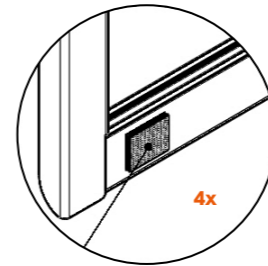

1.

2.

3.

Remove protective film