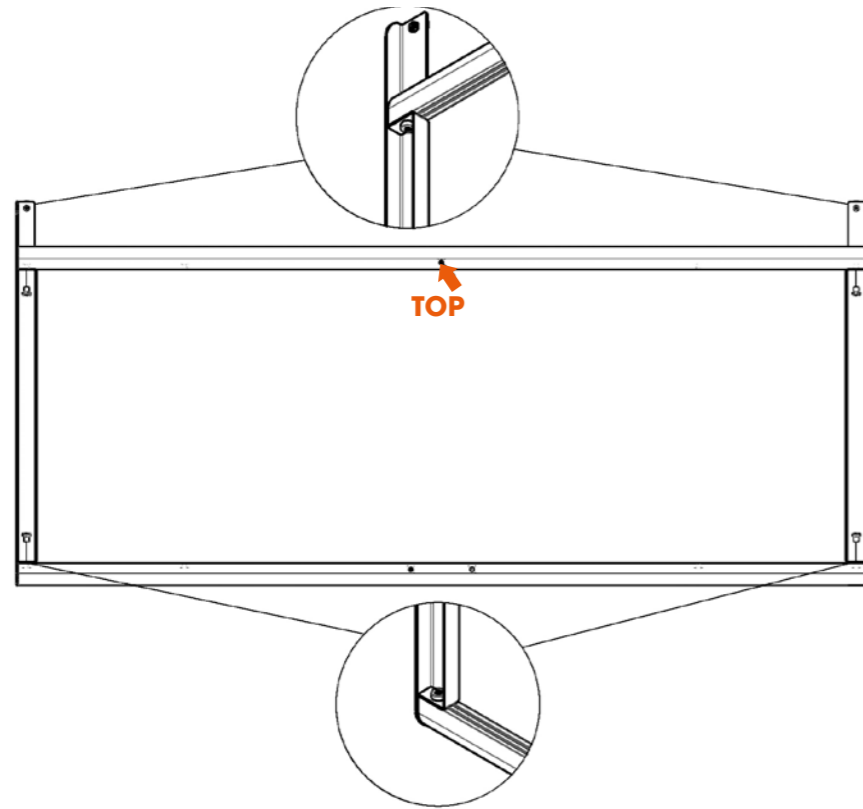

MOUNTING INSTRUCTIONS
NEXT 7505 LG WALLPAPER
TV MOUNT

1.

2.

3.

202 mm
8,0 inch

202 mm
8,0 inch

For motorized version (NEXT 7555) continue with PART 2 manual.

1.

2.

3.

Remove protective film

4.

Screw on LG cable cover

5.

6.

7.