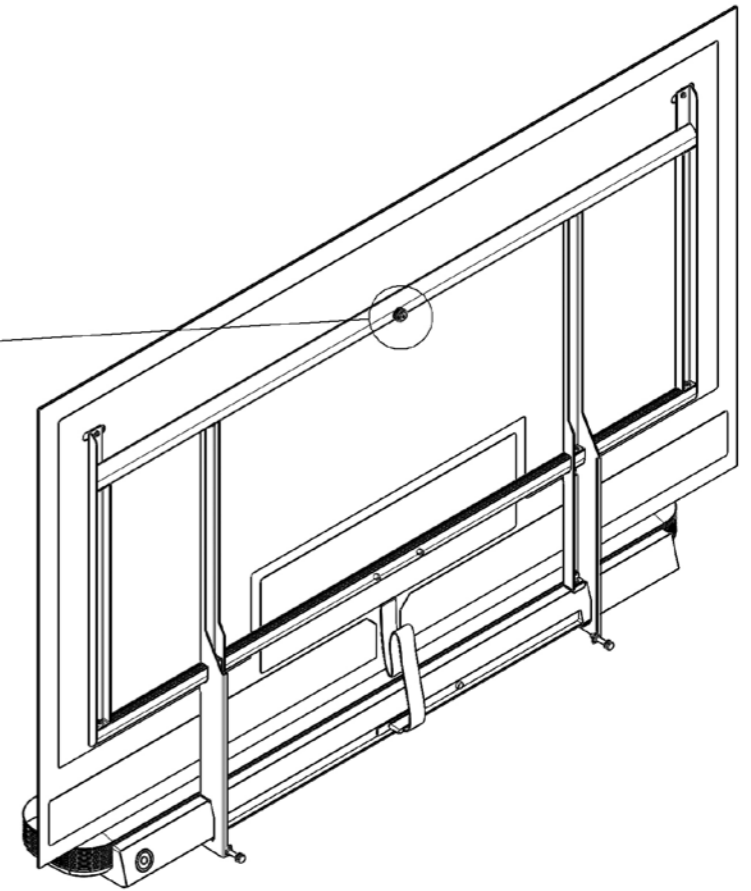

MOUNTING INSTRUCTIONS
NEXT 7505 LG WALLPAPER
TV MOUNT

1.

2.

3.

202 mm
8,0 inch

202 mm
8,0 inch

For motorized version (NEXT 7555) continue with PART 2 manual.

1.

2.

3.

Remove protective film

4.

Screw on LG cable cover

5.

6.

7.