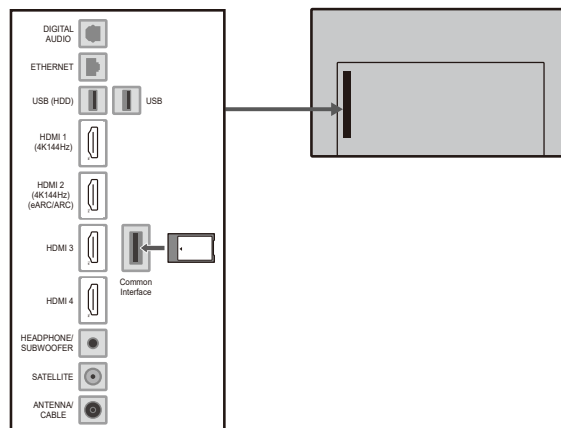

SPECIFICATIONS

Dimensions (W x H x D)	1 119 mm x 692 mm x 250 mm (With Pedestal)
	1 119 mm x 652 mm x 84 mm (TV only)
Mass	16.0 kg (With Pedestal) 13.0 kg (TV only)

DIMENSIONS

JACKS

Side Panel

Note:
To make sure that the LED TV fits the cabinet properly when a high degree of precision is required, we recommend that you use the LED TV itself to make the necessary cabinet measurements. Panasonic cannot be responsible for inaccuracies in cabinet design or manufacture.