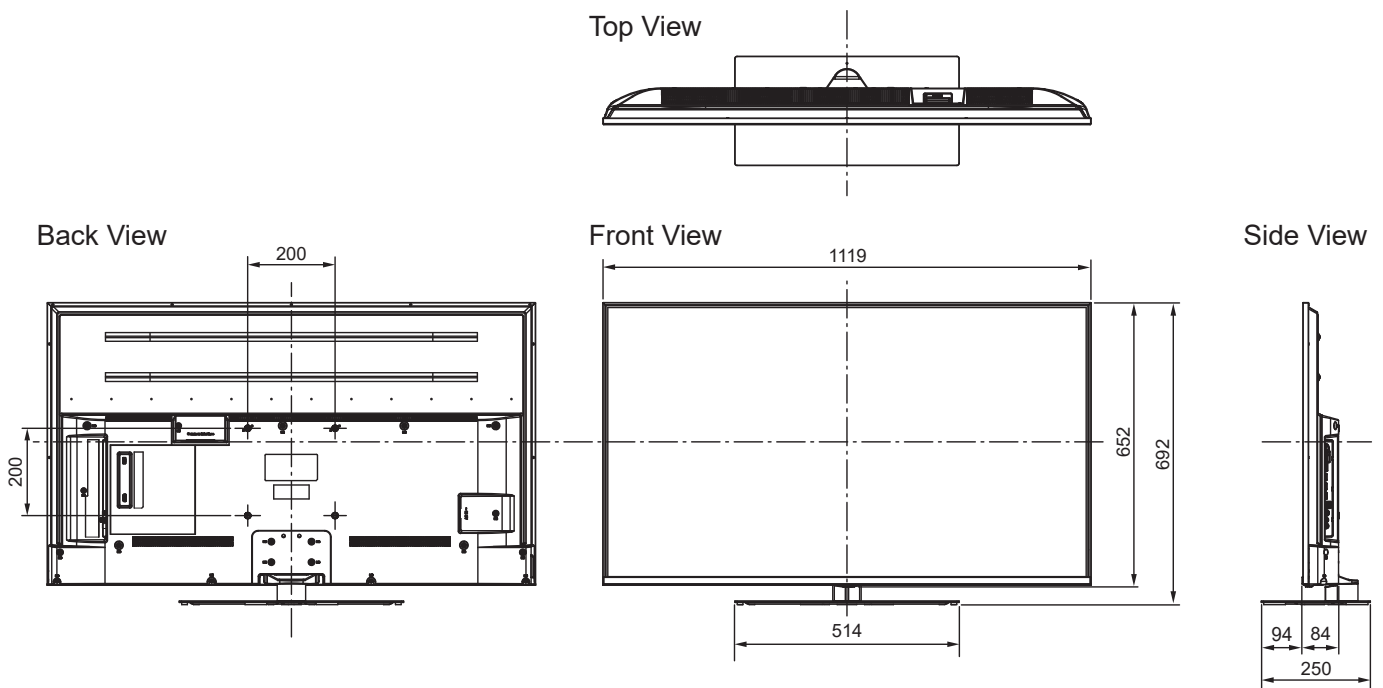

SPECIFICATIONS

Dimensions (W x H x D)	1 119 mm x 692 mm x 250 mm (With Pedestal)
	1 119 mm x 652 mm x 84 mm (TV only)
Mass	16.0 kg (With Pedestal) 13.0 kg (TV only)

DIMENSIONS

JACKS

Side Panel

Note:
To make sure that the LED TV fits the cabinet properly when a high degree of precision is required, we recommend that you use the LED TV itself to make the necessary cabinet measurements. Panasonic cannot be responsible for inaccuracies in cabinet design or manufacture.

Specifications are subject to change without notice.
Non-metric weights and measurements are approximate.