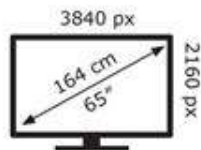

PHILIPS

65PUS8349/12

102 kWh/1000h

ABCDEF**G**

187 kWh/1000h

2019/2013