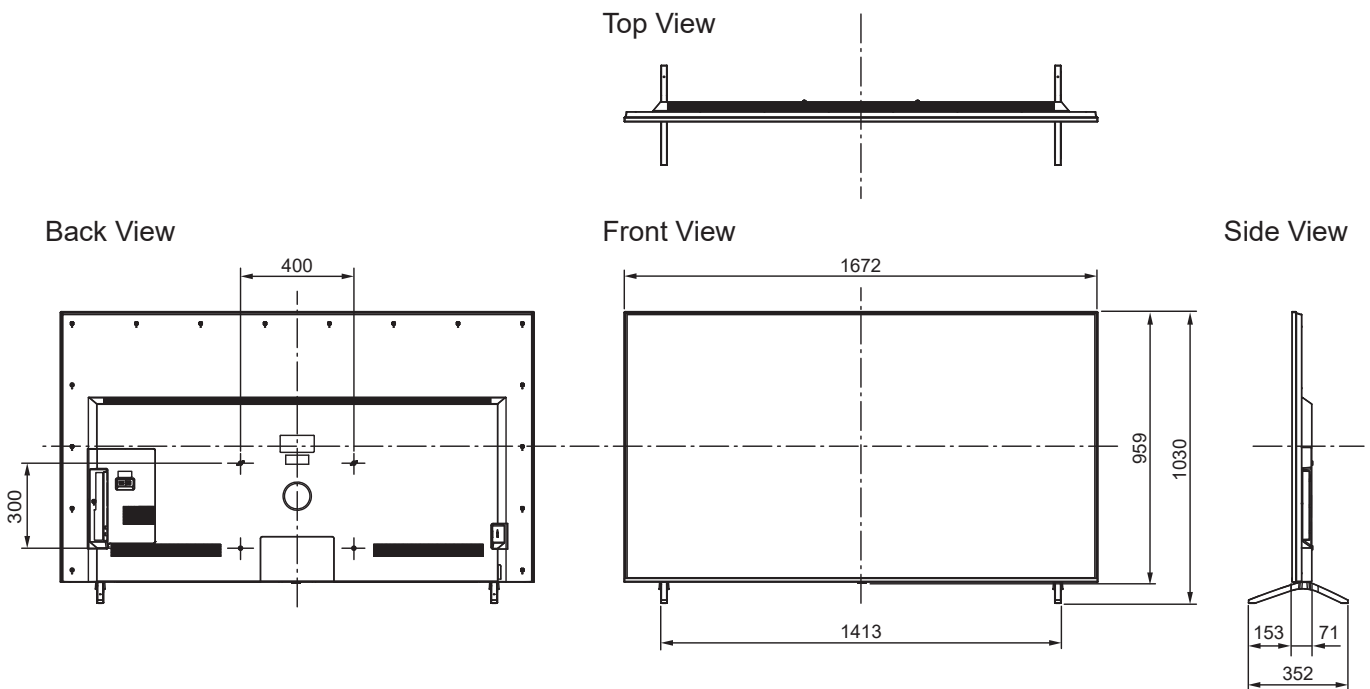

SPECIFICATIONS

Dimensions (W x H x D)	1 672 mm x 1 030 mm x 352 mm (With Pedestal)
	1 672 mm x 959 mm x 71 mm (TV only)
Mass	35.5 kg (With Pedestal) 34.5 kg (TV only)

DIMENSIONS

JACKS

Side Panel

Note:
To make sure that the LED TV fits the cabinet properly when a high degree of precision is required, we recommend that you use the LED TV itself to make the necessary cabinet measurements. Panasonic cannot be responsible for inaccuracies in cabinet design or manufacture.

Specifications are subject to change without notice.
Non-metric weights and measurements are approximate.