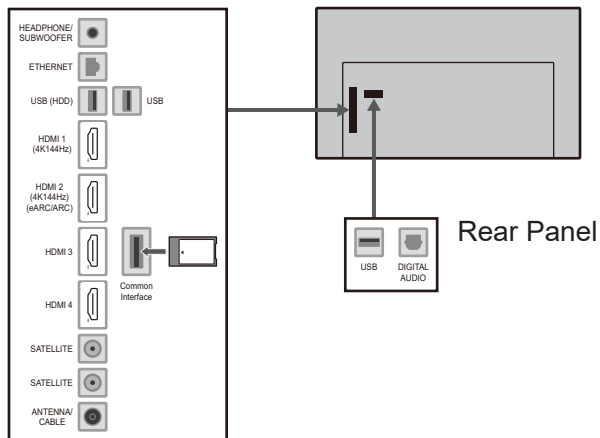

SPECIFICATIONS

Dimensions (W x H x D)	1 672 mm x 1 030 mm x 352 mm (With Pedestal)
	1 672 mm x 959 mm x 71 mm (TV only)
Mass	35.5 kg (With Pedestal) 34.5 kg (TV only)

DIMENSIONS

JACKS

Side Panel

Note:
To make sure that the LED TV fits the cabinet properly when a high degree of precision is required, we recommend that you use the LED TV itself to make the necessary cabinet measurements. Panasonic cannot be responsible for inaccuracies in cabinet design or manufacture.