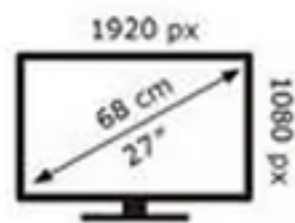

ENERG ⚡

SAMSUNG

S27AG320NU

19 kWh/1000h

ENERG