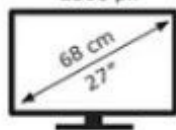

**ENERG**

LG Electronics

27GN800P

**26** kWh/1000h

ABCDEF**G**

**HDR**

**48** kWh/1000h

2560 px

1440 px

2019/2013