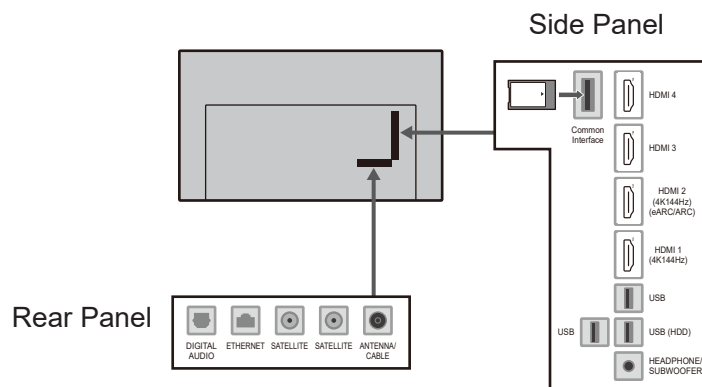

SPECIFICATIONS

Dimensions (W x H x D)	1 227 mm x 786 mm x 350 mm (With Pedestal)
	1 227 mm x 765 mm x 69 mm (TV only)
Mass	25.5 kg (With Pedestal) 20.5 kg (TV only)

DIMENSIONS

JACKS

Note:
To make sure that the OLED TV fits the cabinet properly when a high degree of precision is required, we recommend that you use the OLED TV itself to make the necessary cabinet measurements. Panasonic cannot be responsible for inaccuracies in cabinet design or manufacture.