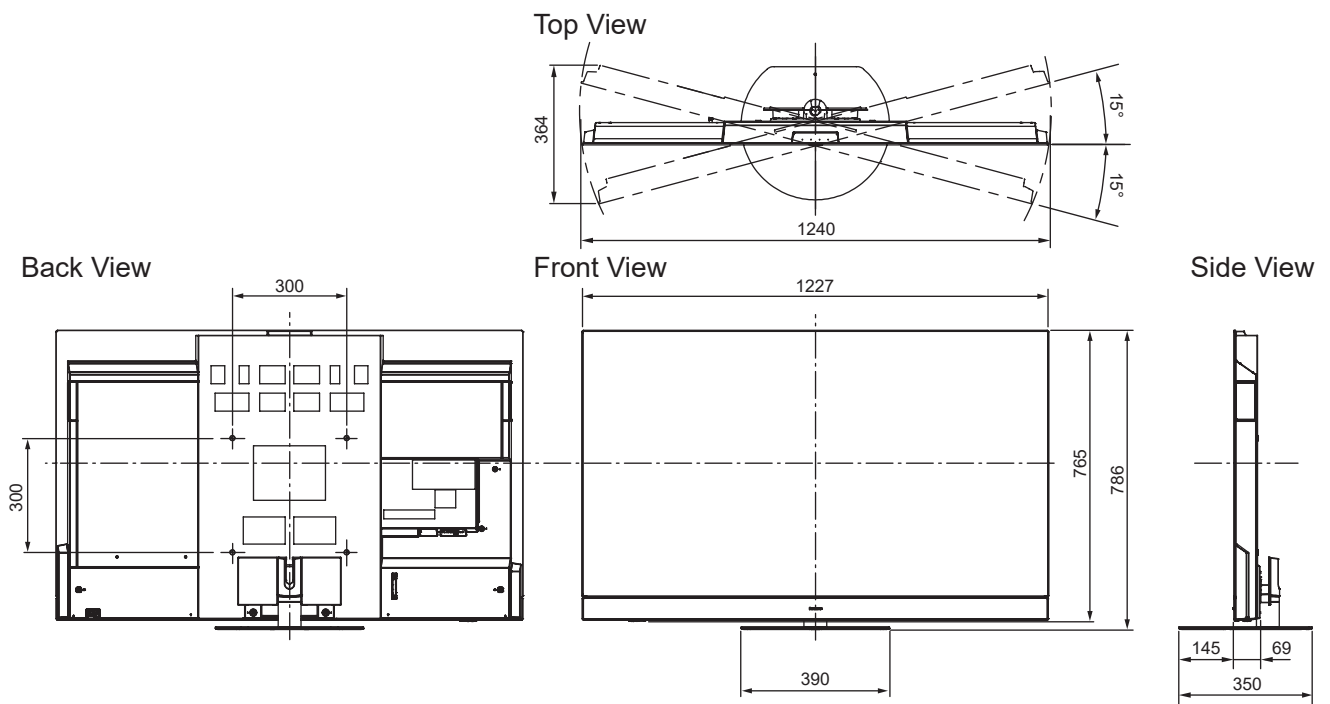

SPECIFICATIONS

Dimensions (W x H x D)	1 227 mm x 786 mm x 350 mm (With Pedestal)
	1 227 mm x 765 mm x 69 mm (TV only)
Mass	25.5 kg (With Pedestal) 20.5 kg (TV only)

DIMENSIONS

JACKS

Note:
To make sure that the OLED TV fits the cabinet properly when a high degree of precision is required, we recommend that you use the OLED TV itself to make the necessary cabinet measurements. Panasonic cannot be responsible for inaccuracies in cabinet design or manufacture.

Specifications are subject to change without notice.
Non-metric weights and measurements are approximate.