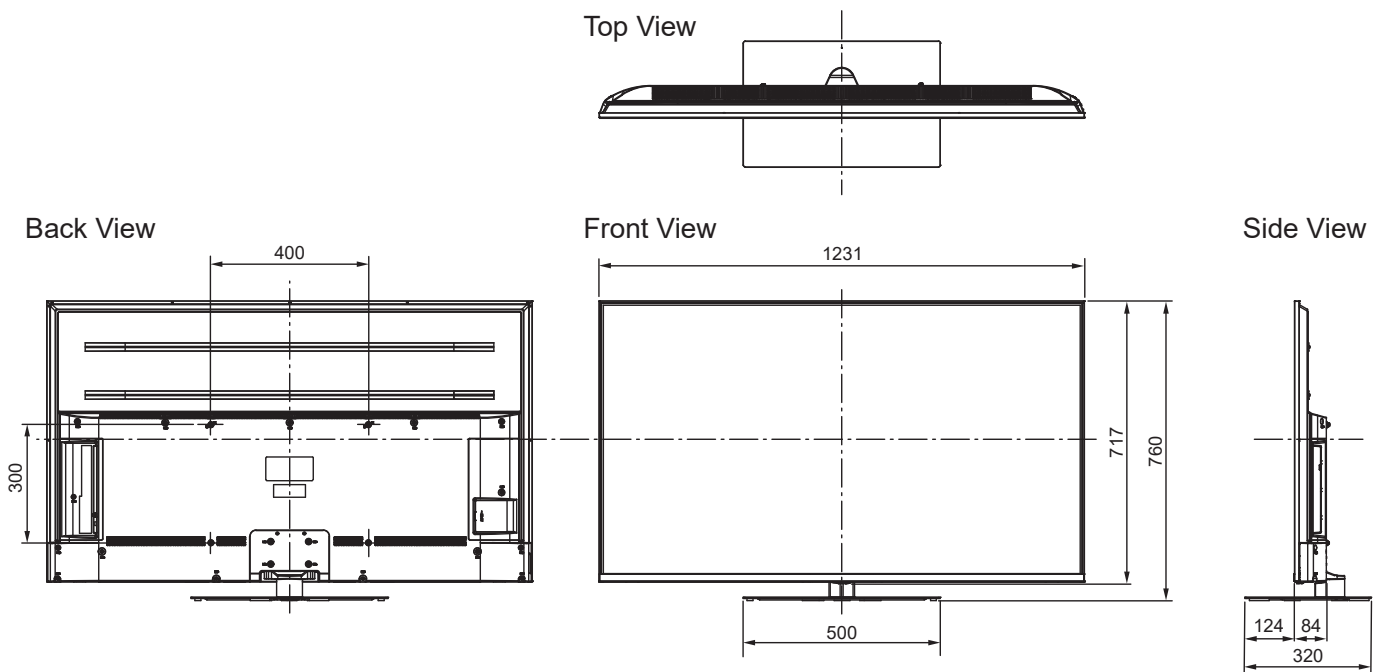

**SPECIFICATIONS**

Dimensions (W x H x D)	1 231 mm x 760 mm x 320 mm (With Pedestal) 1 231 mm x 717 mm x 84 mm (TV only)
Mass	21.0 kg (With Pedestal) 16.5 kg (TV only)

**DIMENSIONS**

**JACKS**

Side Panel

**Note:**  
To make sure that the LED TV fits the cabinet properly when a high degree of precision is required, we recommend that you use the LED TV itself to make the necessary cabinet measurements. Panasonic cannot be responsible for inaccuracies in cabinet design or manufacture.

Specifications are subject to change without notice.  
Non-metric weights and measurements are approximate.