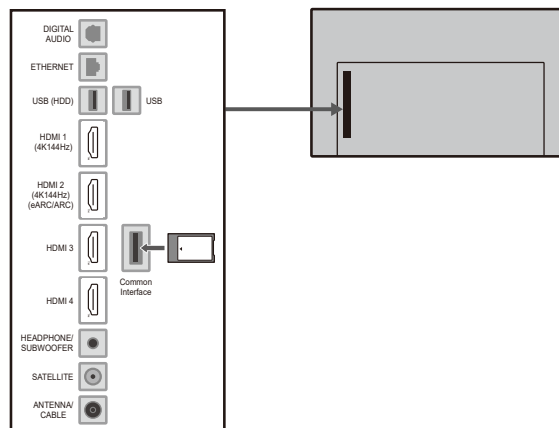

**SPECIFICATIONS**

Dimensions (W x H x D)	1 231 mm x 760 mm x 320 mm (With Pedestal) 1 231 mm x 717 mm x 84 mm (TV only)
Mass	21.0 kg (With Pedestal) 16.5 kg (TV only)

**DIMENSIONS**

**JACKS**

Side Panel

**Note:**  
To make sure that the LED TV fits the cabinet properly when a high degree of precision is required, we recommend that you use the LED TV itself to make the necessary cabinet measurements. Panasonic cannot be responsible for inaccuracies in cabinet design or manufacture.