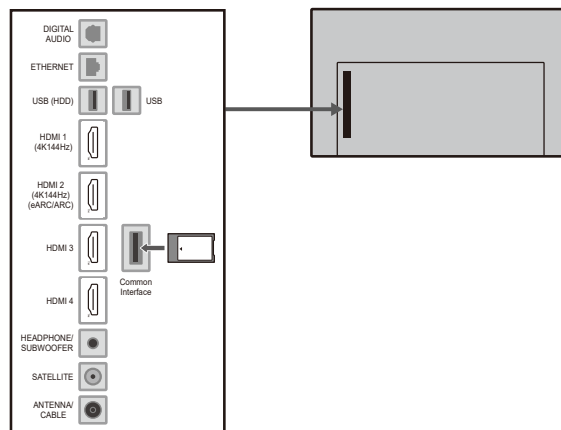

**SPECIFICATIONS**

Dimensions (W x H x D)	1 451 mm x 882 mm x 320 mm (With Pedestal) 1 451 mm x 839 mm x 84 mm (TV only)
Mass	26.5 kg (With Pedestal) 22.0 kg (TV only)

**DIMENSIONS**

**JACKS**

Side Panel

**Note:**  
To make sure that the LED TV fits the cabinet properly when a high degree of precision is required, we recommend that you use the LED TV itself to make the necessary cabinet measurements. Panasonic cannot be responsible for inaccuracies in cabinet design or manufacture.