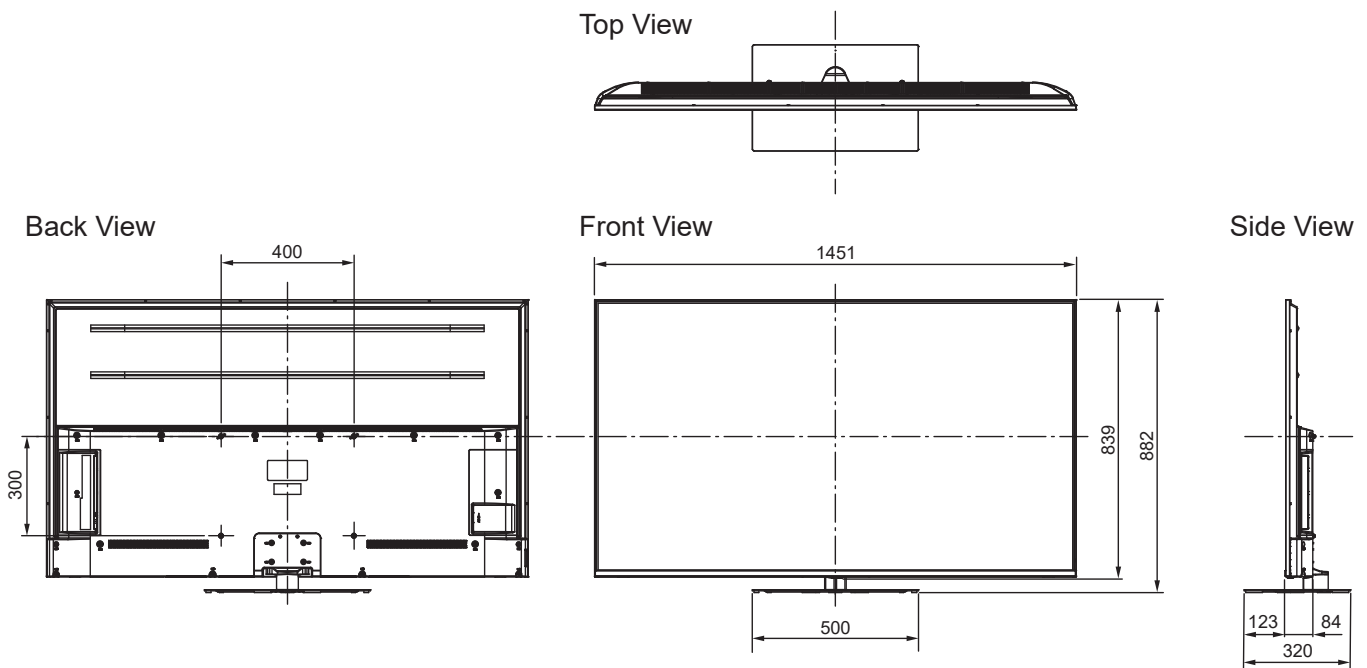

**SPECIFICATIONS**

Dimensions (W x H x D)	1 451 mm x 882 mm x 320 mm (With Pedestal) 1 451 mm x 839 mm x 84 mm (TV only)
Mass	26.5 kg (With Pedestal) 22.0 kg (TV only)

**DIMENSIONS**

**JACKS**

Side Panel

**Note:**  
To make sure that the LED TV fits the cabinet properly when a high degree of precision is required, we recommend that you use the LED TV itself to make the necessary cabinet measurements. Panasonic cannot be responsible for inaccuracies in cabinet design or manufacture.

Specifications are subject to change without notice.  
Non-metric weights and measurements are approximate.