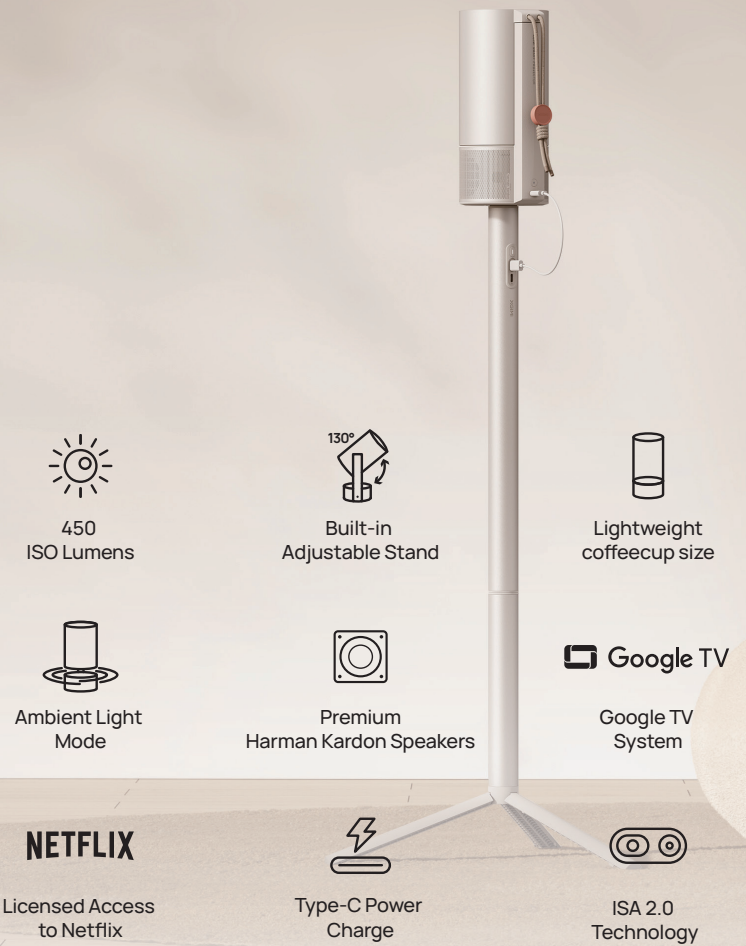

XGIMI MoGo 3 Pro

MoGo 3 Pro is not only a portable projector that can provide professional cinematic visuals and sound, but it also features an ambient light mode and creative optical filter with additional accessories. Moreover, the MoGo 3 Pro is very easy to use, thanks to its built-in Google TV with licensed Netflix, ISA technology, and built-in adjustable stand.

*The PowerBase Stand needs to be purchased separately