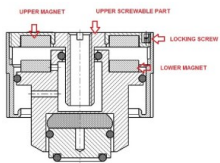

Ground it deluxe

Equipment bases

- Resonance free placement for turntables & hifi
- Clearly noticeable sound improvement
- Heavy weight base filled with granular damping
- Ground it deluxe 1 & 2 are delivered with adjustable spikes (3 or 4 may be fitted)
- Ground it deluxe 3 is delivered with height adjustable magnetic decoupling feet
- Dark grey piano lacquer finish
- Matches charcoal finish of Pro-Ject turntables

Ground it deluxe 1:

Dimension 500 x 65 (45)x 400mm incl. spikes (without spikes)
Weight 11,6 KG

Ground it deluxe 2:

Dimension 435 x 65 (45)x 340mm incl. spikes (without spikes)
Weight 8,5 kg

Ground it deluxe 3:

Dimension 500 x 65 (45) x 400mm incl. magnetic feet (without magnetic feet)
Weight 13,5 kg

Ground it deluxe 3 suits ALL high-end turntables, especially designed for bigger ones like

- ⇒ Xtension 9
- ⇒ Xtension 10
- ⇒ Xtension 12
- ⇒ Signature 10

Ground it deluxe 3 Incl. magnetic decoupling feet

Ground it deluxe 3
SRP
550,00 €

Ground it deluxe with Pro-Ject RPM turntable & Cover it:

Ground it deluxe 2 suits ALL turntables from Pro-Ject Audio Systems, like

- ⇒ Essential line
- ⇒ Debut line
- ⇒ RPM line (up to RPM9)
- ⇒ Classic line (up to 6PerseX)

Ground it deluxe 2
SRP
299,00 €

Ground it deluxe 1 & 2 - delivered with spiked feet

Ground it deluxe 1 suits ALL turntables, especially designed for bigger ones like

- ⇒ Xtension 9
- ⇒ Xtension 10
- ⇒ Xtension 12
- ⇒ Signature 10

Ground it deluxe 1
SRP
299,00 €