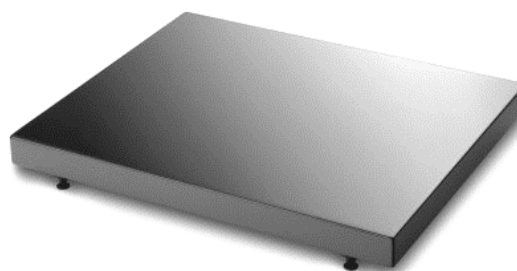

Ground it deluxe

Equipment bases

- Resonance free placement for turntables & hifi
- Clearly noticeable sound improvement
- Heavy weight base filled with granular damping
- Ground it deluxe 1 & 2 are delivered with adjustable spikes (3 or 4 may be fitted)
- Ground it deluxe 3 is delivered with height adjustable magnetic decoupling feet
- Dark grey piano lacquer finish
- Matches charcoal finish of Pro-Ject turntables

Dimension 500 x 65 (45) x 400mm incl. magnetic feet (without magnetic feet)
Weight 13,5 kg

Ground it deluxe 3 suits ALL high-end turntables, especially designed for bigger ones like

- ⇒ Xtension 9
- ⇒ Xtension 10
- ⇒ Xtension 12
- ⇒ Signature 10

Ground it deluxe 3 Incl. magnetic decoupling feet

Ground it deluxe 3
SRP
550,00 €

Ground it deluxe with Pro-Ject RPM turntable & Cover it:

Ground it deluxe 2 suits ALL turntables from Pro-Ject Audio Systems, like

- ⇒ Essential line
- ⇒ Debut line
- ⇒ RPM line (up to RPM9)
- ⇒ Classic line (up to 6PerseX)

Ground it deluxe 2
SRP
299,00 €

Ground it deluxe 1 & 2 - delivered with spiked feet

Ground it deluxe 1 suits ALL turntables, especially designed for bigger ones like