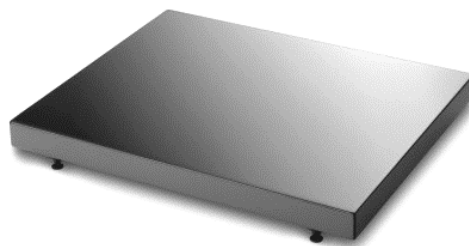

Ground it deluxe

Equipment bases

- Resonance free placement for turntables & hifi
- Clearly noticeable sound improvement
- Heavy weight base filled with granular damping
- Ground it deluxe 1 & 2 are delivered with adjustable spikes (3 or 4 may be fitted)
- Ground it deluxe 3 is delivered with height adjustable magnetic decoupling feet
- Dark grey piano lacquer finish
- Matches charcoal finish of Pro-Ject turntables

Dimension 500 x 65 (45) x 400mm incl. magnetic feet (without magnetic feet)
Weight 13,5 kg

Ground it deluxe 3 suits ALL high-end turntables, especially designed for bigger ones like

- ⇒ Xtension 9
- ⇒ Xtension 10
- ⇒ Xtension 12
- ⇒ Signature 10

Ground it deluxe 3 Incl. magnetic decoupling feet

Ground it deluxe 3
SRP
550,00 €

Ground it deluxe with Pro-Ject RPM turntable & Cover it:

Ground it deluxe 2 suits ALL turntables from Pro-Ject Audio Systems, like

- ⇒ Essential line
- ⇒ Debut line
- ⇒ RPM line (up to RPM9)
- ⇒ Classic line (up to 6PerseX)

Ground it deluxe 2
SRP
299,00 €

Ground it deluxe 1 & 2 - delivered with spiked feet

Ground it deluxe 1 suits ALL turntables, especially designed for bigger ones like