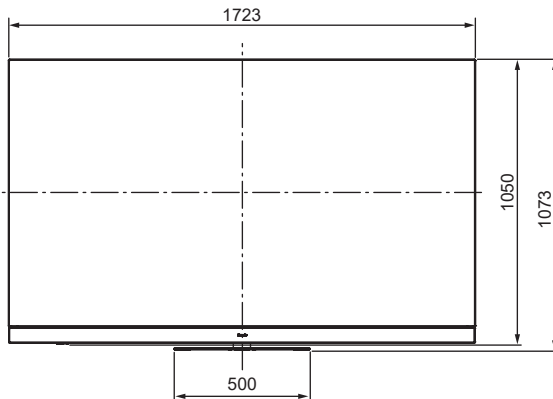

SPECIFICATIONS

Dimensions (W x H x D)	1 723 mm x 1 073 mm x 350 mm (With Pedestal)
	1 723 mm x 1 050 mm x 78 mm (TV only)
Mass	51.0 kg (With Pedestal) 44.0 kg (TV only)

DIMENSIONS

Top View

Back View

Front View

Side View

JACKS

Note:
To make sure that the OLED TV fits the cabinet properly when a high degree of precision is required, we recommend that you use the OLED TV itself to make the necessary cabinet measurements. Panasonic cannot be responsible for inaccuracies in cabinet design or manufacture.