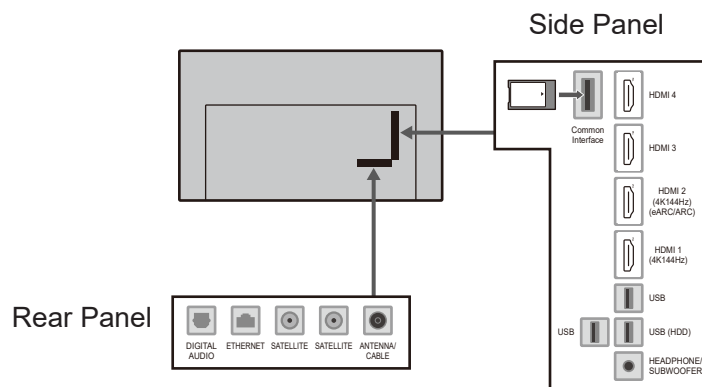

SPECIFICATIONS

Dimensions (W x H x D)	1 723 mm x 1 073 mm x 350 mm (With Pedestal)
	1 723 mm x 1 050 mm x 78 mm (TV only)
Mass	51.0 kg (With Pedestal) 44.0 kg (TV only)

DIMENSIONS

Top View

Back View

Front View

Side View

JACKS

Note:
To make sure that the OLED TV fits the cabinet properly when a high degree of precision is required, we recommend that you use the OLED TV itself to make the necessary cabinet measurements. Panasonic cannot be responsible for inaccuracies in cabinet design or manufacture.