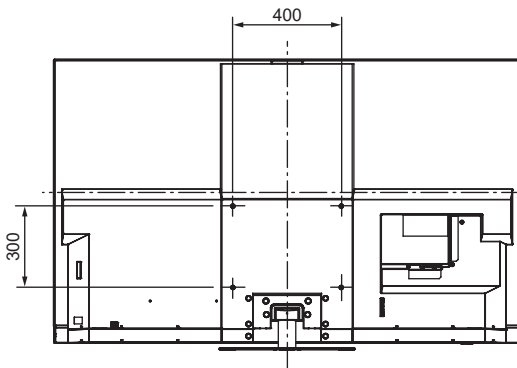

SPECIFICATIONS

Dimensions (W x H x D)	1 723 mm x 1 073 mm x 350 mm (With Pedestal)
	1 723 mm x 1 050 mm x 78 mm (TV only)
Mass	51.0 kg (With Pedestal) 44.0 kg (TV only)

DIMENSIONS

Top View

Back View

Front View

Side View

JACKS

Note:
To make sure that the OLED TV fits the cabinet properly when a high degree of precision is required, we recommend that you use the OLED TV itself to make the necessary cabinet measurements. Panasonic cannot be responsible for inaccuracies in cabinet design or manufacture.