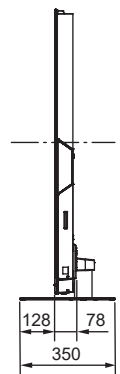

SPECIFICATIONS

Dimensions (W x H x D)	1 723 mm x 1 073 mm x 350 mm (With Pedestal)
	1 723 mm x 1 050 mm x 78 mm (TV only)
Mass	51.0 kg (With Pedestal) 44.0 kg (TV only)

DIMENSIONS

Top View

Back View

Front View

Side View

JACKS

Note:
To make sure that the OLED TV fits the cabinet properly when a high degree of precision is required, we recommend that you use the OLED TV itself to make the necessary cabinet measurements. Panasonic cannot be responsible for inaccuracies in cabinet design or manufacture.