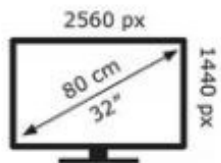

LG Electronics

32GQ850

33 kWh/1000h

ABCDEF**G**
HDR
79 kWh/1000h

2019/2013