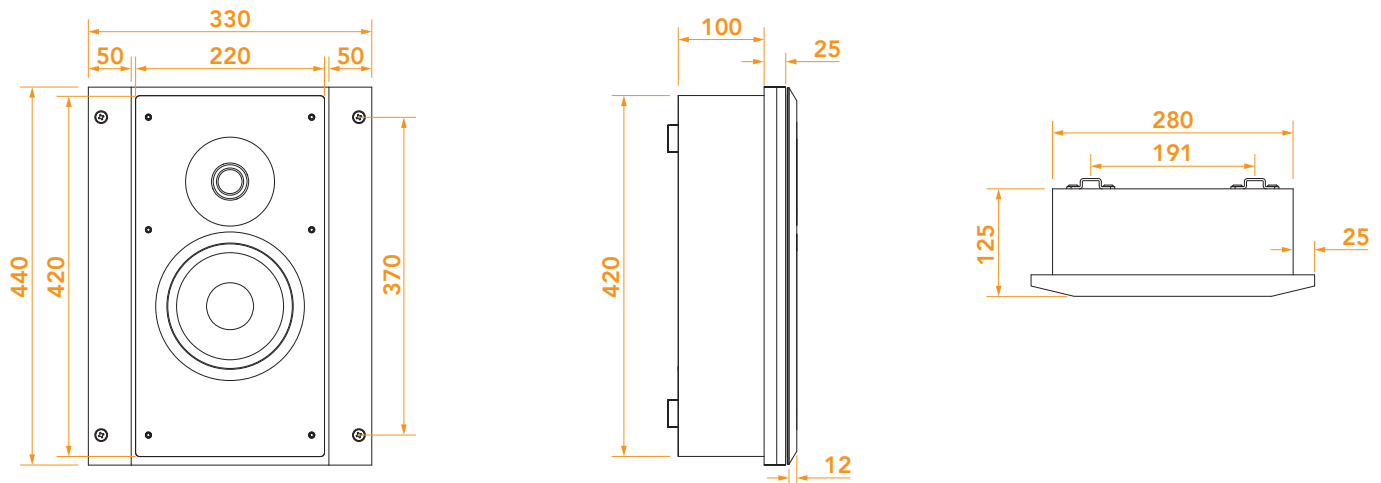

elipson
ARCHITECT

INFINITE 8

HIGH-PERFORMANCE HOME CINEMA SPEAKER

SPECIFICATIONS

Measurements in millimetres

Type	Front/centre/surround/ceiling 2-way sealed speaker (Atmos compatible) In/on-wall, in/on-ceiling
Power	100W RMS / 200W peak
Drive units	Tweeter : 1.15" Ring type dome Minimizes membrane resonances at high frequencies, controlled motor saturations for low distortion. Mid-bass : 6.5" Rohacell®/carbon fiber sandwich - Optimizes the stiffness/damping ratio, rubber suspension with low damping to improve the transient response performance.
Frequency response	75 Hz - 30 kHz
Sensitivity	88 dB/1W/1m
Impedance	8 Ohms (4 Ohms minimum)
Inputs	SpeakOn, banana plugs

Installation	In/on-wall In/on-ceiling
Finish	Satin Aluminium front panel
Colour	Black
Dimensions (without grill)	W330 x H440 x D125 mm
Dimensions (with grill)	W330 x H440 x D138 mm
Cut-out dimensions	W280 x H420 mm
Recessed depth	112 mm / 100 mm (with/without brackets)
Weight	10 kg
Packaging (unit)	Brown cardboard
Dimensions	L535 x W425 x H250 mm
Weight	12 kg

REFERENCES

● **BLACK**

EAN (unit) : 3700795190913
SKU : ELIINF8BK