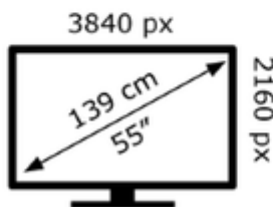

ENERG

SONY

KD-55X75WL

91 kWh/1000h

ABCDEF**G**

123 kWh/1000h

2019/2013

Product information sheet