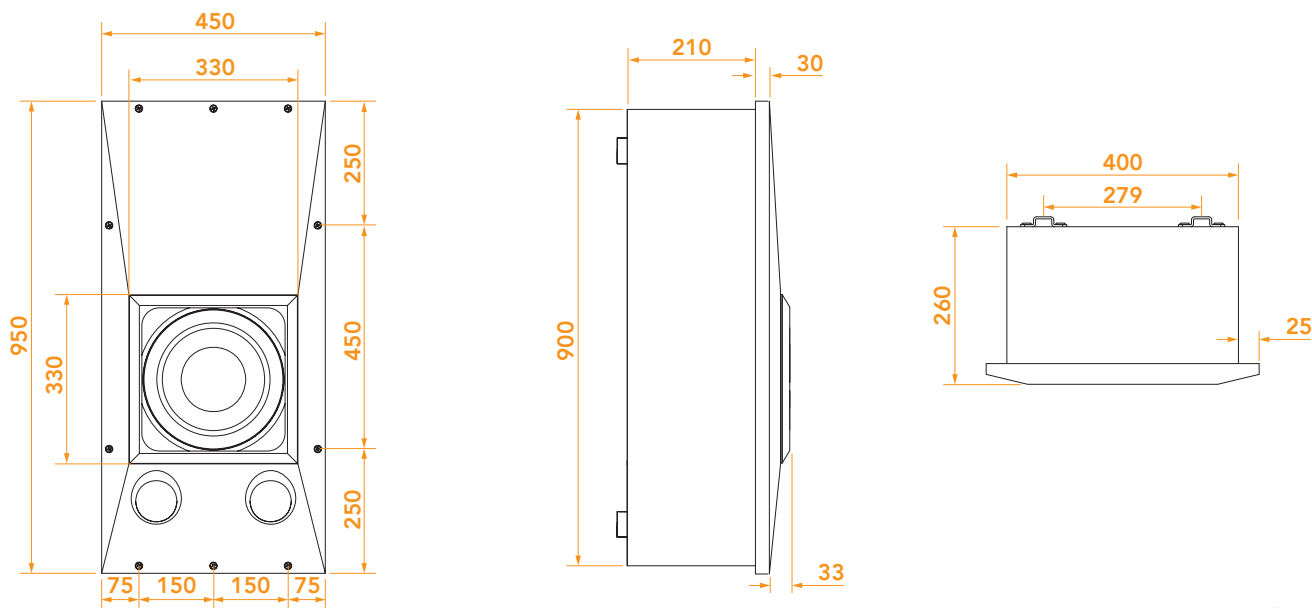

elipson
ARCHITECT

INFINITE S12

HIGH-PERFORMANCE HOME CINEMA SPEAKER

SPECIFICATIONS

Measurements in millimetres

Type	Front ported passive subwoofer In-wall On-wall
Power	500W RMS / 1000W peak
Drive unit	Woofers : 12" large excursion Neodymium magnet, 3" voice coil - Central demodulation ring reduces distortion at high volume. Lows extending down to 28 Hz at -3dB.
Frequency response	28 Hz at -3dB
Sensitivity	92 dB/1W/1m
Impedance	8 Ohms (6.5 Ohms minimum)
Inputs	SpeakOn, banana plugs

Installation	In-wall On-wall
Finish	Satin Aluminium front panel
Colour	Black
Dimensions (without grill)	W450 x H950 x D260 mm
Dimensions (with grill)	W450 x H950 x D273 mm
Cut-out dimensions	W400 x H900 mm
Recessed depth	222 mm / 210 mm (with/without brackets)
Weight	33.5 kg
Packaging (unit)	Brown cardboard
Dimensions	L1085 x W590 x H415 mm
Weight	36 kg

REFERENCES

● **BLACK**

EAN (unit) : 3700795190937
SKU : ELIINFS12BK