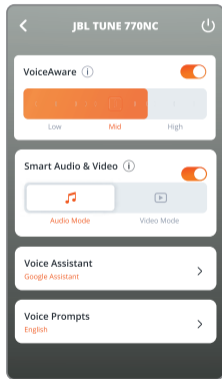

WIRED LISTENING MODE

VOICEWARE

DO MORE WITH THE APP

*

*ONLY AVAILABLE ON ANDROID™

CHARGING

CHARGE  →  2HR

5MIN  = 3HR 