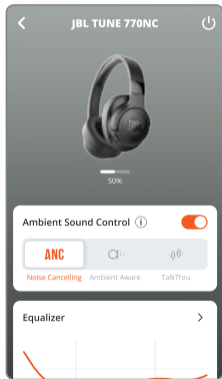

POWER ON & CONNECT

HOLD (2s)

OTHERS

ANDROID™ 6.0+

WINDOWS 10 V1803+

* TO ENTER PAIRING MODE AGAIN, POWER OFF AND HOLD  FOR 5 SECONDS.

CHOOSE "JBL TUNE770NC" TO CONNECT

Fast Pair

MICROSOFT SWIFT PAIR

MULTI-POINT CONNECTION

1

2

3

CONTROLS

- PRESS × 1
- HOLD (2s)

* ENABLE ADVANCE CONTROLS BY CONNECTING YOUR JBL TUNE770NC TO JBL HEADPHONES APP 

WIRED LISTENING MODE

VOICEWARE

DO MORE WITH THE APP

*

*ONLY AVAILABLE ON ANDROID™

CHARGING

CHARGE  →  2HR

5MIN  = 3HR 