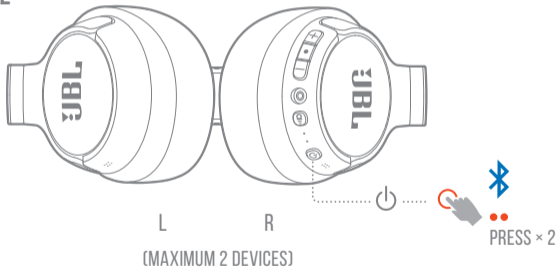

MICROSOFT SWIFT PAIR

MULTI-POINT CONNECTION

1

2

3

CONTROLS

- PRESS × 1
- HOLD (2s)

* ENABLE ADVANCE CONTROLS BY CONNECTING YOUR JBL TUNE770NC TO JBL HEADPHONES APP 