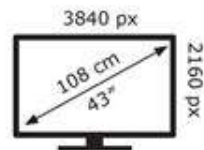

PHILIPS

43PUS8349/12

**54** kWh/1000h

ABCDEF**G**

**111** kWh/1000h

2019/2013