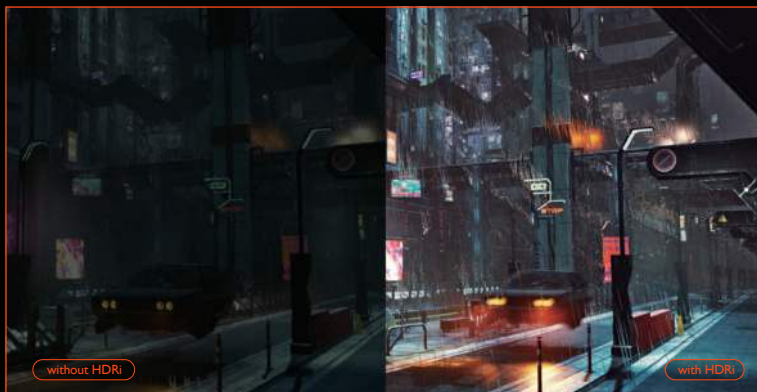

HDRi

144Hz

1ms
MPRT

AMD
FreeSync
Premium Pro

EXpanded Performance

Top-notch performance is a combination of skill and the right gear. Race against beautiful, smooth imagery and enjoy the utmost speed. Leave your opponents in the dust as you go the full distance.