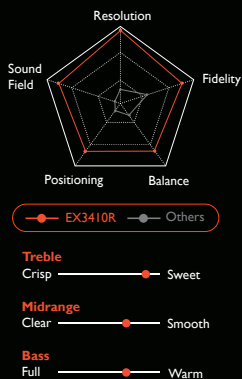

EXpansive Sound

Get up to speed and immerse in the sound of your screeching tires. Feel the engine rev, the roar of the crowd, and the scream of your machine as you take the lead. The waving checkered flag cannot be far ahead!

Scenario Mapping

Pair each Quick OSD preset with an input. Simply change the input and your settings auto-adjust.

Product Color	Metallic Gray
Panel	
LCD≥ Size (inch)	34
Aspect Ratio	21:9
Curvature	1000R
Resolution (max.)	3440x1440
Display Area	792.2 x 333.7 mm (31.2x13.1 inch)
Pixel Pitch (mm)	0.233
Brightness (SDR mode)	350
Brightness (HDR mode)	400
Native Contrast (typ.)	3000 :1
Panel Type	VA
Viewing Angle (L/R;U/D) (CR≥10)	178/178
Response time	1ms (MPRT)
Refresh rate	144Hz
Display Colors	16.7 billion colors
Color Gamut	90% P3
Backlight	LED backlight
Dimension & Weight	
Dimensions (H x W x D)	H: 530.8x795.7x269.7mm (20.9x31.3x10.6 inch) L: 430.8x795.7x269.7mm (17x31.3x10.6 inch)
Net Weight	9.85kg (21.7lb)
Gross Weight	14.8kg (32.6 lb)
Special feature	
Video Format Support	Yes
AMA	Yes
Flicker-free Technology	Yes
Color Mode	Cinema HDRi | Custom | DisplayHDR ePaper | FPS | Game HDRi M-Book Racing game | RPG | sRGB
Brightness Intelligence Plus (B.I.™)	Yes
Color Weakness	Yes
ePaper mode	Yes
Low Blue Light	Yes
Light Tuner	Yes
Color Vibrance	Yes
Black eQualizer	Yes
VESA Wall Mounting	100 x 100 mm (3.94x3.94 inch)
Tilt (down/up)	-5° ~ 15°
Swivel	15° / 15°
High adjustment	100 mm (3.94 inch)
K Locker	Yes
HDR Mode	HDR10 | VESA DisplayHDR400
I/O	
Speaker	2.1 Channel (2Wx2 + 5W woofer)
HDMI	v2.0 x 2
DP Input	v1.4 x 1
USB 3.0	2
Headphone Jack	Yes
Power	
Power Supply	Adapter
Power Consumption (On mode)	88W
Power Consumption (Power saving mode)	<0.5W
Power Consumption (Off mode)	<0.3W
Certification	
FreeSync certification	FreeSync Premium Pro
TUV Certificate	Flicker-free | Low Blue Light
Mac Compatible	Yes
Windows® Compatible	Windows®10 | Windows®7 Windows®8 | Windows®8.1