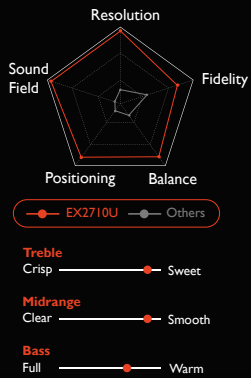

EXtraordinary Design

Customize your settings to your preferences. Game seamlessly with native 4K graphics at up to 144Hz. Connect your peripherals via HDMI 2.1. We respect your preferences and empower you with selectable modes and performance enhancers. With MOBIUZ, you're ready to go in comfort and style!