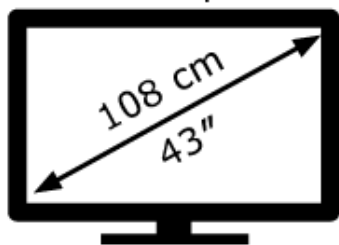

ENERGY

SONY®

KD-43X75WL

59 kWh/1000h

ABCDEF **G**

77 kWh/1000h

3840 px

2160 px