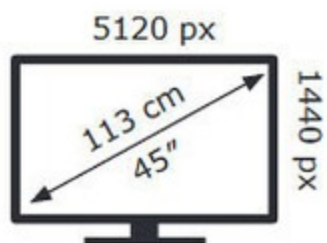

LG Electronics

45GR75DC

37 kWh/1000h

ABCDEF**G**
HDR
85 kWh/1000h

2019/2013