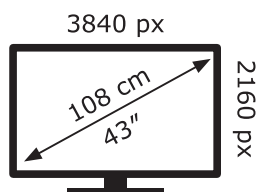

ENERG ⚡

Panasonic

TV-43W93AE6

54 kWh/1000h

ABCDEF**G**

123 kWh/1000h

2019/2013