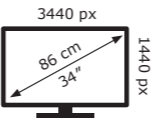

LG Electronics

34WR55QC

**31** kWh/1000h

ABCDEF**G**  
**HDR**  
**48** kWh/1000h

2019/2013