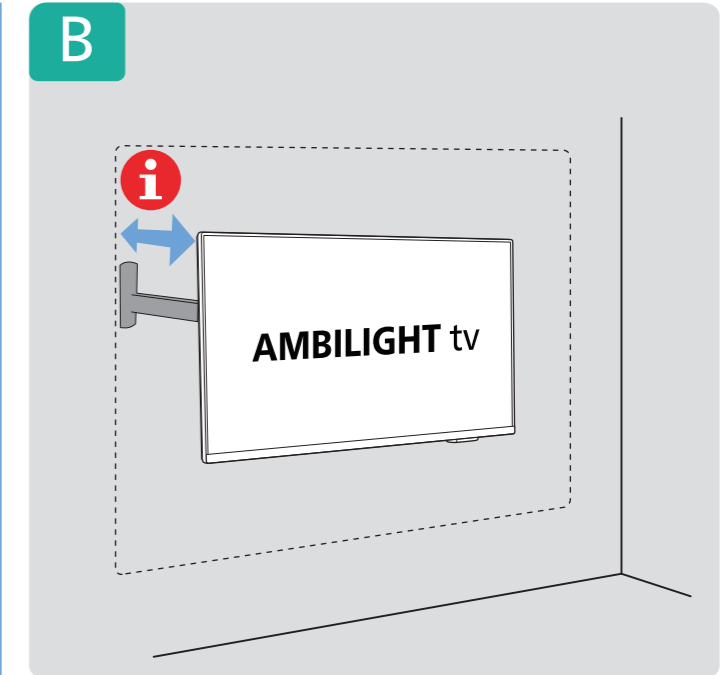

1

B

2

3

Wall Mount dimensions (x,y)

32" 100x100mm M4 (L: 9mm~11mm)

80 cm

1