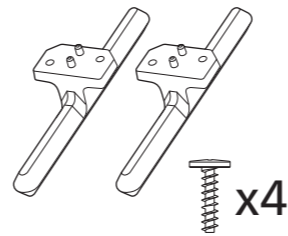

PHILIPS

Television

Quick Start Guide

6908 series