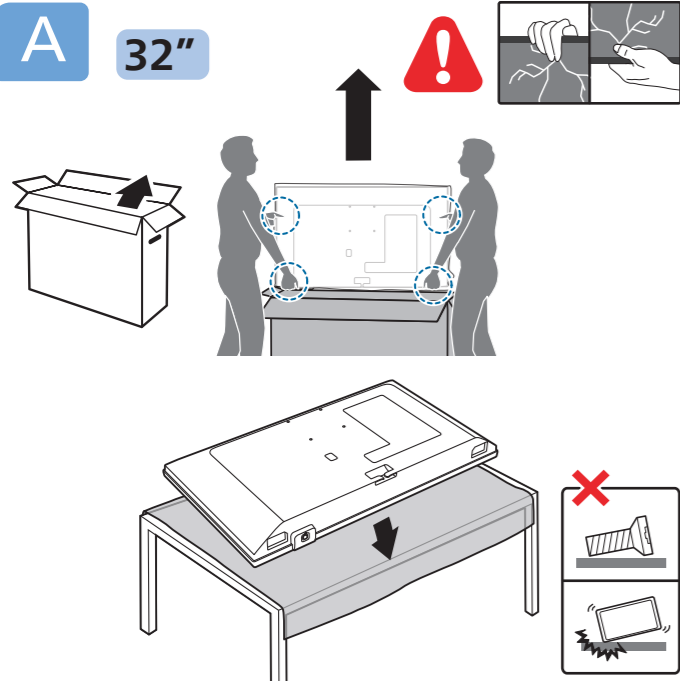

1

B

2

3

Wall Mount dimensions (x,y)

32" 100x100mm M4 (L: 9mm~11mm)

80 cm

1