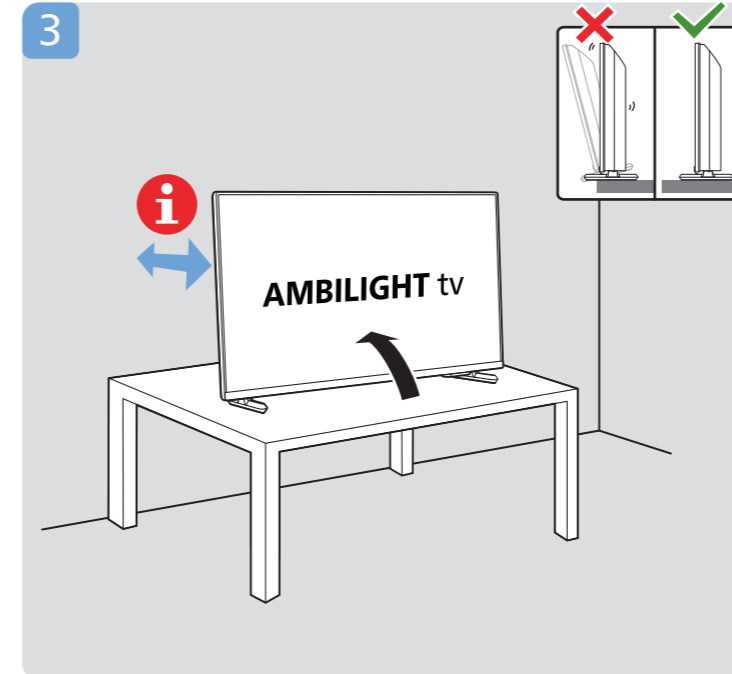

1

B

2

3

Wall Mount dimensions (x,y)

32" 100x100mm M4 (L: 9mm~11mm)

80 cm

1