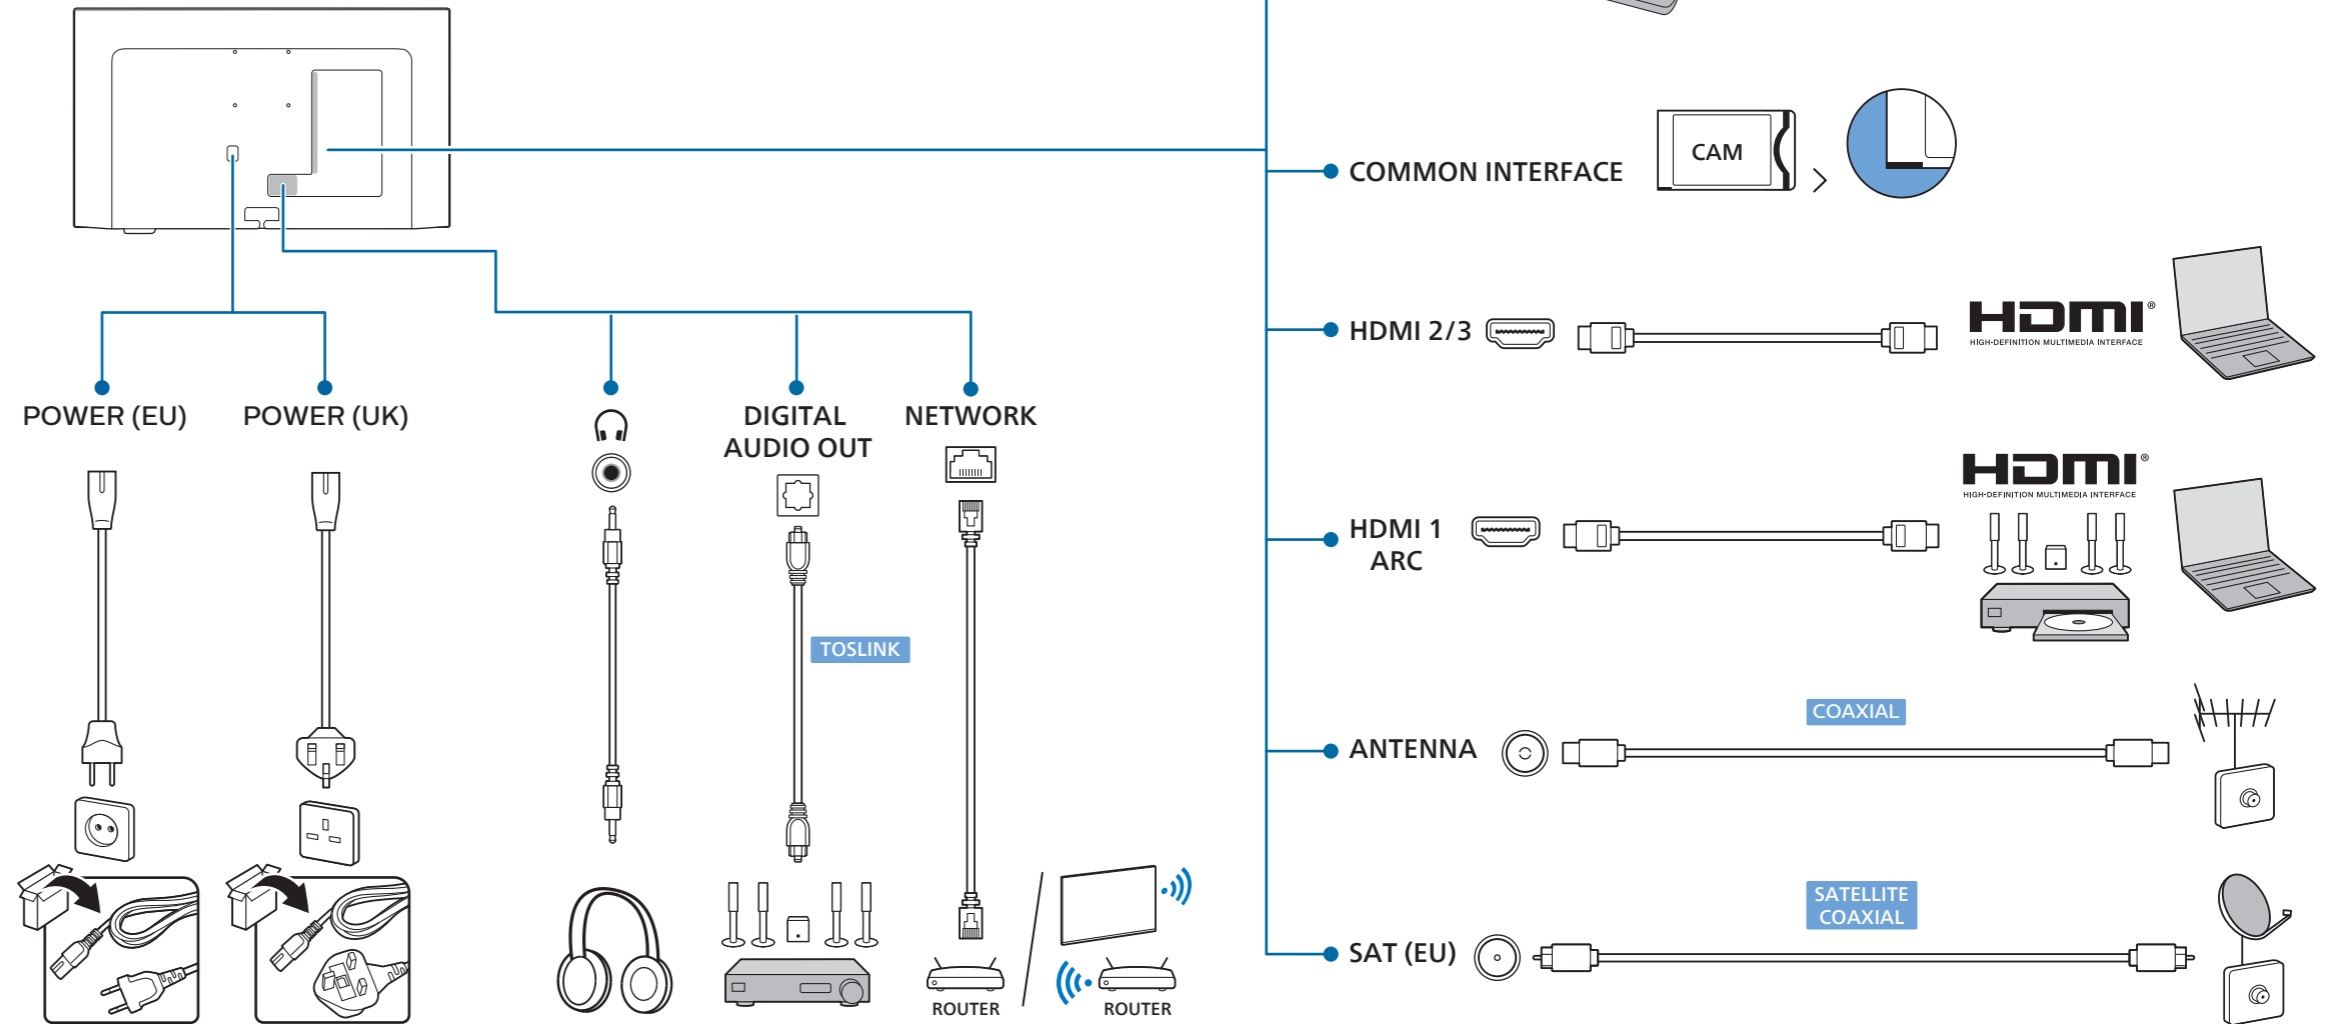

English Read the safety instructions.
Български Прочетете инструкциите за безопасност.
Čeština Přečtěte si bezpečnostní pokyny.
Hrvatski Pročitajte sigurnosne upute.
Dansk Læs sikkerhedsforskrifterne.
Deutsch Lesen Sie die Sicherheitshinweise.
Ελληνικά Διαβάστε τις οδηγίες ασφαλείας.
Eesti Lugege ohutusnõudeid.
Español Lea las instrucciones de seguridad.

Français Lisez les consignes de sécurité.
Italiano Leggere le istruzioni di sicurezza.
Қазақша Қорғаныстық нұсқаулар.
Latviešu Izlasiet drošības norādījumus.
Lietuvių Perskaitykite saugos instrukcijas.
Magyar Olvassa el a biztonsági utasításokat.
Nederlands Lees de veiligheidsvoorschriften.
Norsk Les sikkerhetsforskriftene.
Polski Zapoznaj się z instrukcjami bezpieczeństwa.

Português Leia as instruções de segurança.
Română Citiți instrucțiunile de siguranță.
Русский Читайте инструкции по технике безопасности.
Srpski Pročitajte bezbednosna uputstva.
Slovenščina Preberite varnostna navodila.
Slovenský Prečítajte si bezpečnostné pokyny.
Suomi Lue turvaohjeet.
Svenska Läs säkerhetsinstruktionerna.
ภาษาไทย โปรดอ่านคำแนะนำด้านความปลอดภัย

Türkçe Güvenlik talimatlarını okuyun.
Українська Читайте інструкції з техніки безпеки.
العربية قراءة تعليمات السلامة.
עברית קראו את הוראות הבטיחות