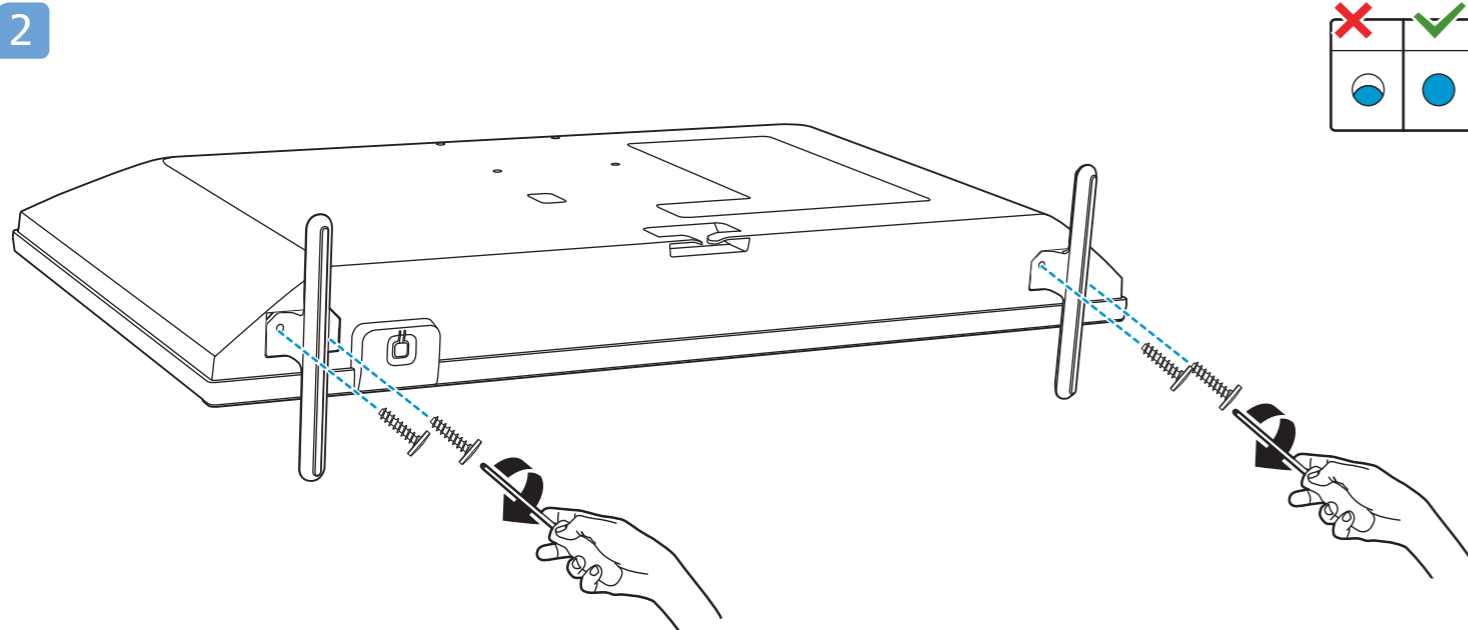

1

B

2

3

Wall Mount dimensions (x,y)

32" 100x100mm M4 (L: 9mm~11mm)

80 cm

1