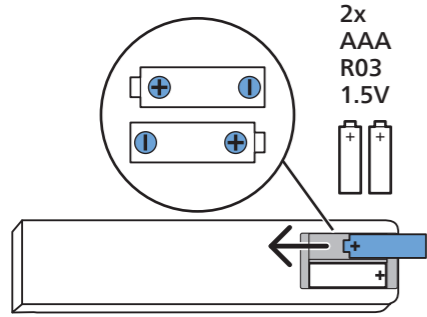

1

2

3

4

5

English Read the safety instructions.
Български Прочетете инструкциите за безопасност.
Čeština Přečtěte si bezpečnostní pokyny.
Hrvatski Pročitajte sigurnosne upute.
Dansk Læs sikkerhedsforskrifterne.
Deutsch Lesen Sie die Sicherheitshinweise.
Ελληνικά Διαβάστε τις οδηγίες ασφαλείας.
Eesti Lugege ohutusnõudeid.
Español Lea las instrucciones de seguridad.

Français Lisez les consignes de sécurité.
Italiano Leggere le istruzioni di sicurezza.
Қазақша Қорғаныстық нұсқаулар.
Latviešu Izlasiet drošības norādījumus.
Lietuvių Perskaitykite saugos instrukcijas.
Magyar Olvassa el a biztonsági utasításokat.
Nederlands Lees de veiligheidsvoorschriften.
Norsk Les sikkerhetsforskriftene.
Polski Zapoznaj się z instrukcjami bezpieczeństwa.

Português Leia as instruções de segurança.
Română Citiți instrucțiunile de siguranță.
Русский Читайте инструкции по технике безопасности.
Srpski Pročitajte bezbednosna uputstva.
Slovenščina Preberite varnostna navodila.
Slovenský Prečítajte si bezpečnostné pokyny.
Suomi Lue turvaohjeet.
Svenska Läs säkerhetsinstruktionerna.
ภาษาไทย โปรดอ่านคำแนะนำด้านความปลอดภัย

Türkçe Güvenlik talimatlarını okuyun.
Українська Читайте інструкції з техніки безпеки.
العربية قراءة تعليمات السلامة.
עברית קראו את הוראות הבטיחות

AMBILIGHT tv