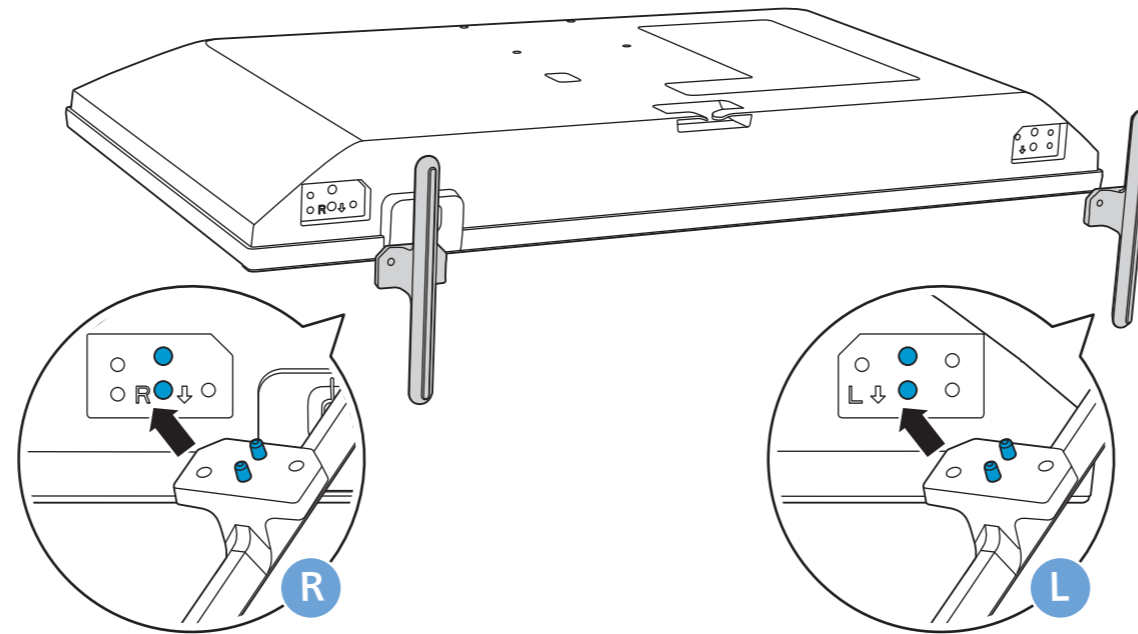

1

B

2

3

Wall Mount dimensions (x,y)

32" 100x100mm M4 (L: 9mm~11mm)

80 cm

1