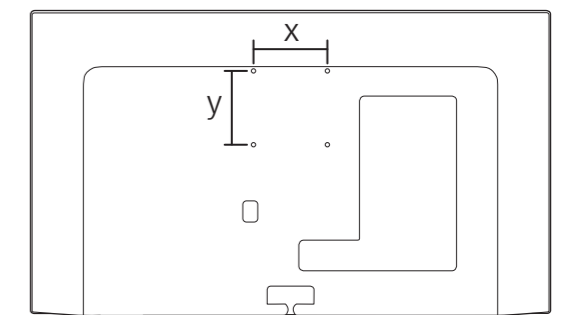

1

B

2

3

Wall Mount dimensions (x,y)

32" 100x100mm M4 (L: 9mm~11mm)

80 cm

1