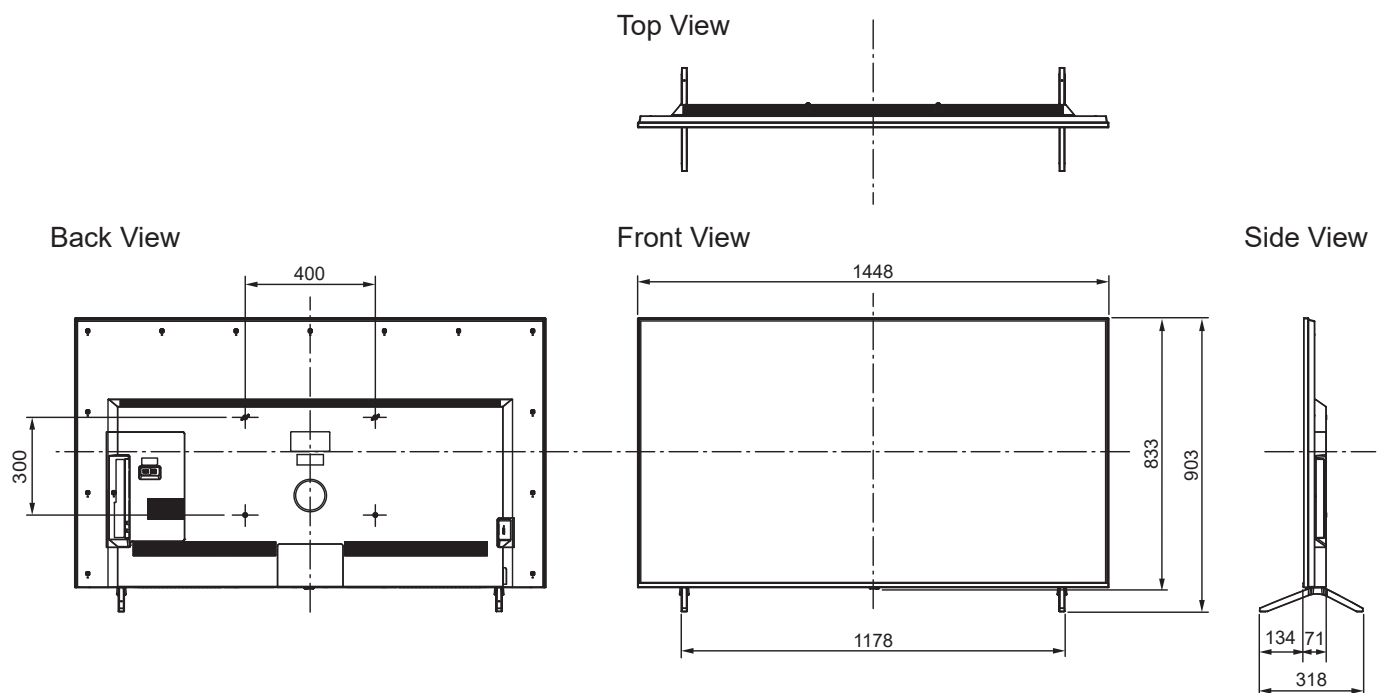

SPECIFICATIONS

| | |
|------------------------|---|
| Dimensions (W x H x D) | 1 448 mm x 903 mm x 318 mm (With Pedestal) |
| | 1 448 mm x 833 mm x 71 mm (TV only) |
| Mass | 25.0 kg (With Pedestal) 24.0 kg (TV only) |

DIMENSIONS

JACKS

Side Panel

Rear Panel

Note:

To make sure that the LED TV fits the cabinet properly when a high degree of precision is required, we recommend that you use the LED TV itself to make the necessary cabinet measurements. Panasonic cannot be responsible for inaccuracies in cabinet design or manufacture.