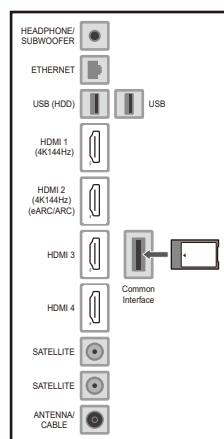

SPECIFICATIONS

| | |
|------------------------|---|
| Dimensions (W x H x D) | 1 448 mm x 903 mm x 318 mm (With Pedestal) |
| | 1 448 mm x 833 mm x 71 mm (TV only) |
| Mass | 25.0 kg (With Pedestal) 24.0 kg (TV only) |

DIMENSIONS

JACKS

Side Panel

Rear Panel

Note:

To make sure that the LED TV fits the cabinet properly when a high degree of precision is required, we recommend that you use the LED TV itself to make the necessary cabinet measurements. Panasonic cannot be responsible for inaccuracies in cabinet design or manufacture.