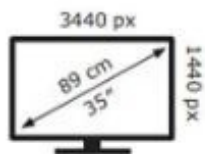

ENERG ⚡

LG Electronics

35WN75CP

34 kWh/1000h

ABCDEF**G**

44 kWh/1000h

2018/2013