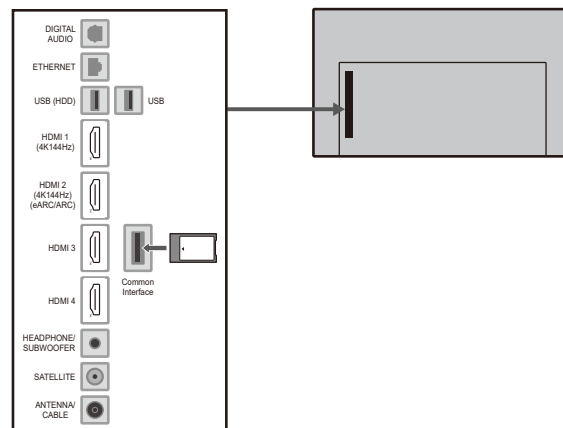

**SPECIFICATIONS**

Dimensions (W x H x D)	964 mm x 607 mm x 250 mm (With Pedestal) 964 mm x 566 mm x 84 mm (TV only)
Mass	13.0 kg (With Pedestal) 10.0 kg (TV only)

**DIMENSIONS**

**JACKS**

Side Panel

**Note:**  
To make sure that the LED TV fits the cabinet properly when a high degree of precision is required, we recommend that you use the LED TV itself to make the necessary cabinet measurements. Panasonic cannot be responsible for inaccuracies in cabinet design or manufacture.