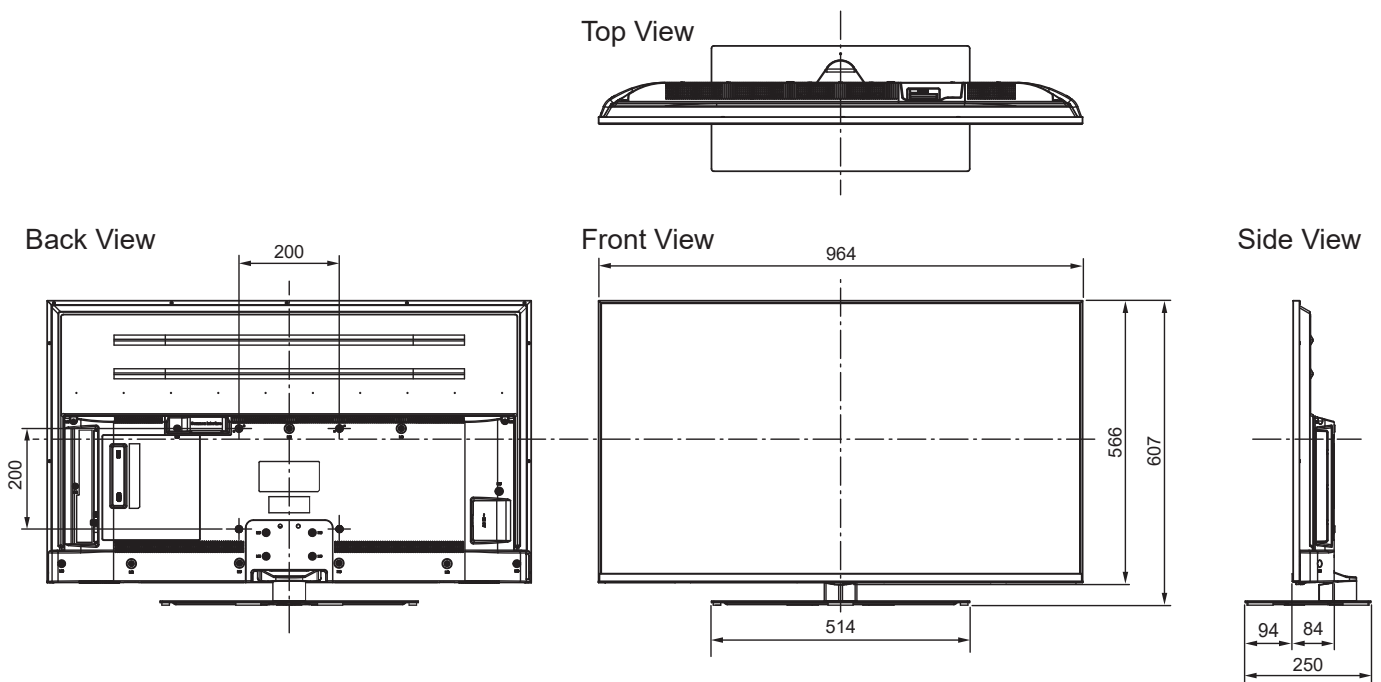

**SPECIFICATIONS**

Dimensions (W x H x D)	964 mm x 607 mm x 250 mm (With Pedestal) 964 mm x 566 mm x 84 mm (TV only)
Mass	13.0 kg (With Pedestal) 10.0 kg (TV only)

**DIMENSIONS**

**JACKS**

Side Panel

**Note:**  
To make sure that the LED TV fits the cabinet properly when a high degree of precision is required, we recommend that you use the LED TV itself to make the necessary cabinet measurements. Panasonic cannot be responsible for inaccuracies in cabinet design or manufacture.

Specifications are subject to change without notice.  
Non-metric weights and measurements are approximate.