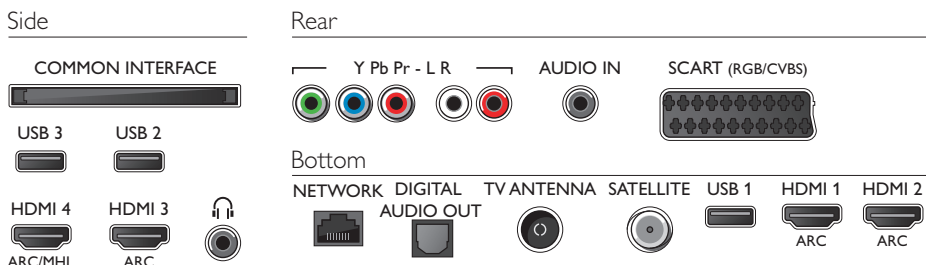

Accessories

- Included accessories: Remote Control, 2 x AAA Batteries, Power cord, Quick start guide, Legal and safety brochure, Table top stand

Connections

Issue date 2017-12-07

Version: 3.2.1

12 NC: 8670 001 44376
EAN: 87 18863 01145 4