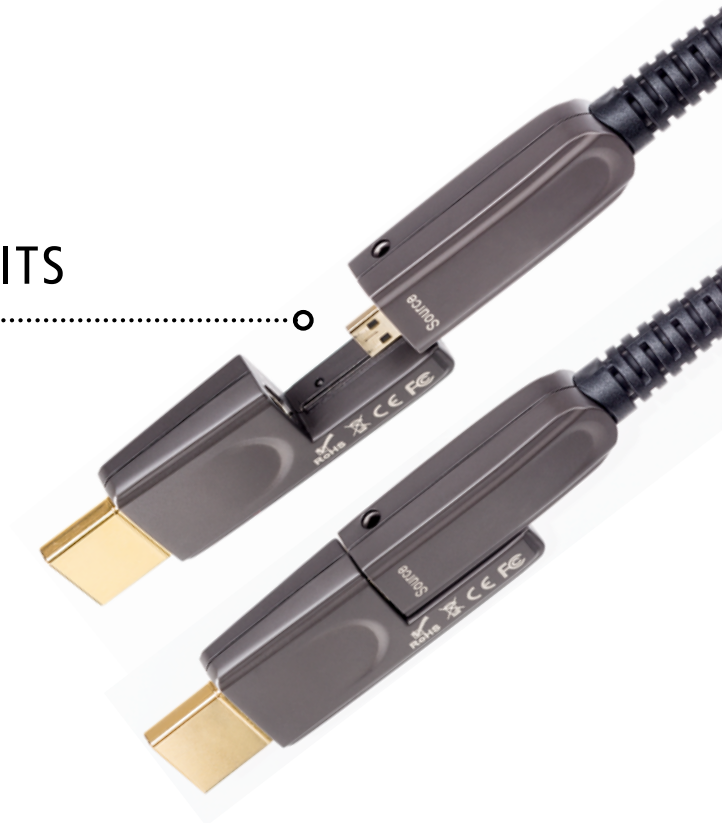

MICRO HDMI ADAPTER FÜR EASY LAYING IN EMPTY CONDUITS

- HDMI 2.0 UP TO 100M
- LICHTWELLENLEITER-TECHNOLOGIE
- 18 GBPS
- 4K@50/60HZ & HDR
- ARC (UP TO 50m)

inakustik

KABEL | LAUTSPRECHER | MUSIK

www.in-akustik.de

UP TO 100 METER

HDMI 2.0

HDMI cable with professional fibre optic technology. This technology facilitates data rates of up to 18 Gbps on a transmission path of up to 100 m. The cable therefore supports high-resolution 4K formats with 50 or 60 Hz as well as HDR and is the solution for connecting devices with an HDMI 2.0 interface over great distances. The compact micro HDMI plugs are another special feature of this cable. They can be conveniently pushed through almost any empty conduit. The scope of delivery includes the corresponding adapters to type A HDMI or DVI-D. The plugs and adapters are made of metal, have a precise guide rail and can be fastened together so they form a solid mechanical unit after installation.

Important: The running direction must be complied with!

VERSION 1

Scope of delivery:

- 1 x pro HDMI cable HDMI-D -> HDMI-D
- 2 x adapters HDMI-D to HDMI-A
- 1 x operating manual

ITEM NO	EAN	LENGTH	SRP
0092431010	4001985516636	10m	409,00
0092431015	4001985516643	15m	449,00
0092431020	4001985516650	20m	459,00
0092431030	4001985516667	30m	519,00
0092431050	4001985516674	50m	629,00
0092431070	4001985516681	70m	739,00
0092431100	4001985516698	100m	849,00

FEATURES

- Fibre optic technology
- Micro HDMI plugs for installing in empty conduits
- Supports HDMI 2.0 with 18 Gbps
- Supports HDCP 2.2
- EDID compatible
- High Dynamic Range (HDR)
- 4K@50/60 Hz 4:4:4 to 100 m
- ACR up to 50m
- Solid metal plug
- Including an HDMI or DVI-D adapter
- Plug & play
- Power supply via the HDMI interface
- No separate power supply unit required
- Running direction marked
- Cable diameter of just 4 mm
- Easy to lay
- CE, REACH, RoHS compliant