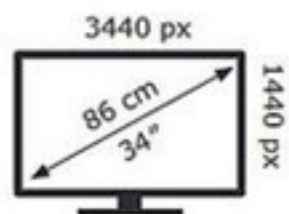

AOC

CU34G2XP/BK

45 kWh/1000h

ABCDEF**G**

82 kWh/1000h

2019/2013