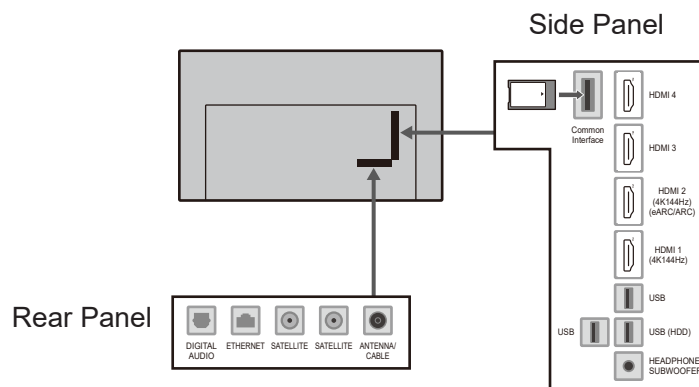

SPECIFICATIONS

Dimensions (W x H x D)	1 448 mm x 910 mm x 350 mm (With Pedestal) 1 448 mm x 889 mm x 69 mm (TV only)
Mass	30.5 kg (With Pedestal) 25.5 kg (TV only)

DIMENSIONS

JACKS

Note:  
To make sure that the OLED TV fits the cabinet properly when a high degree of precision is required, we recommend that you use the OLED TV itself to make the necessary cabinet measurements. Panasonic cannot be responsible for inaccuracies in cabinet design or manufacture.