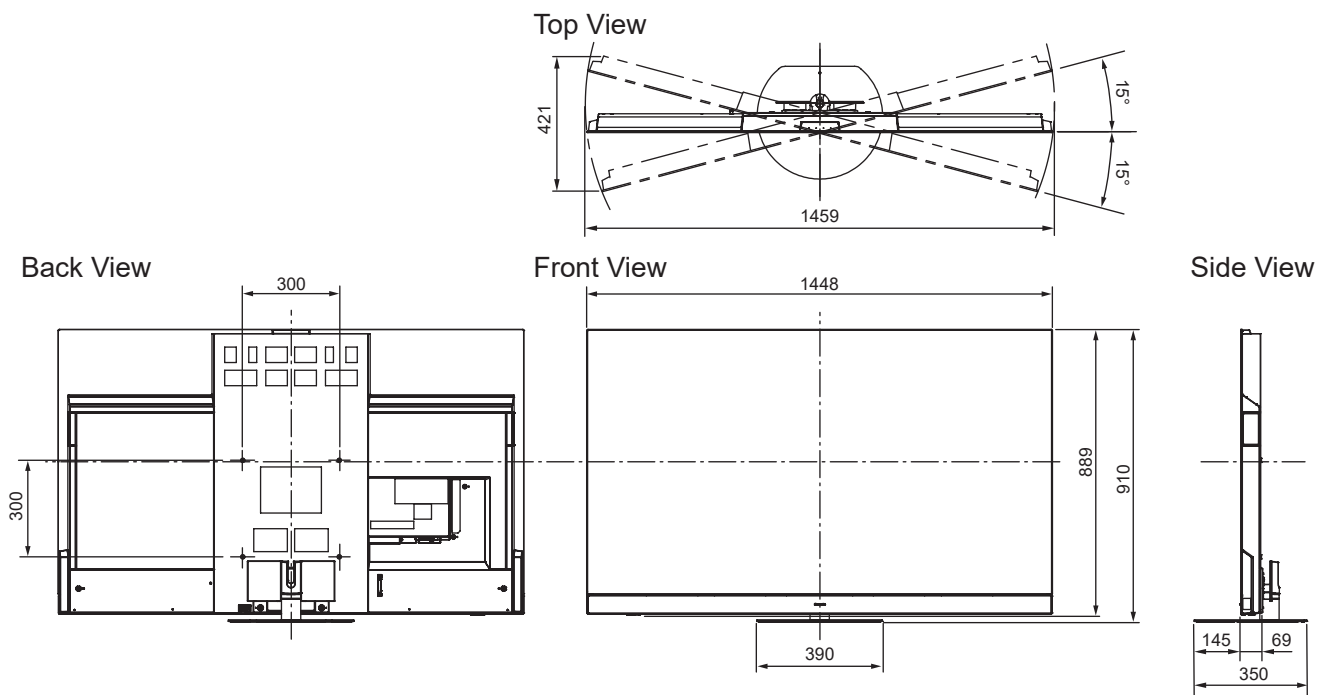

SPECIFICATIONS

Dimensions (W x H x D)	1 448 mm x 910 mm x 350 mm (With Pedestal) 1 448 mm x 889 mm x 69 mm (TV only)
Mass	30.5 kg (With Pedestal) 25.5 kg (TV only)

DIMENSIONS

JACKS

Note:  
To make sure that the OLED TV fits the cabinet properly when a high degree of precision is required, we recommend that you use the OLED TV itself to make the necessary cabinet measurements. Panasonic cannot be responsible for inaccuracies in cabinet design or manufacture.

Specifications are subject to change without notice.  
Non-metric weights and measurements are approximate.