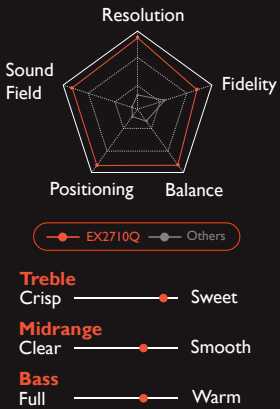

EXplore the Possibilities

Explore new worlds and overcome challenging adventures. Stunning graphics, amazing audio, and flawless performance set you up for limitless thrills.

HDRi

165Hz

**1ms
MPRT**

**AMD
FreeSync
Premium**

Discover the Details

Scan the horizon for upcoming hazards and hidden rewards, and experience EX2710Q's clear, detailed display and smooth, tear-free images.

Adventure calls

Stay alert! Exceptional audio warns of approaching enemies and alerts you to upcoming trials. Background music flows clearly along as your adventure progresses.

Built for Gaming

MOBIUZ is engineered to help you do what you do better. Enjoy better control and greater efficiency in the palm of your hand. Next time you pick up your game, you're ready to go in comfort and style! And you can game on with EyeCare Technology.

BenQ Gaming Monitor EX2710Q