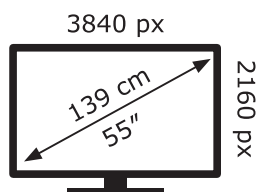

ENERG ⚡

Panasonic

TV-55W93AE6

84 kWh/1000h

ABCDEF**G**

182 kWh/1000h

2019/2013