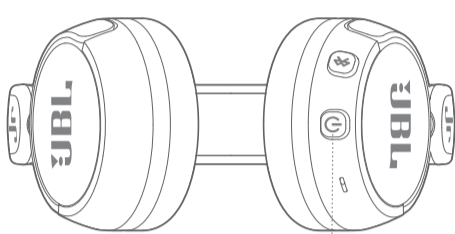

POWER ON & CONNECT

2s
POWER ON AND AUTOMATICALLY ENTER PAIRING MODE