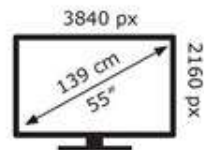

PHILIPS

55PUS8349/12

84 kWh/1000h

ABCDEF**G**

138 kWh/1000h

2019/2013