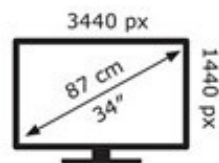

LG Electronics

34GN850

36 kWh/1000h

ABCDEF **G**

63 kWh/1000h

2019/2013