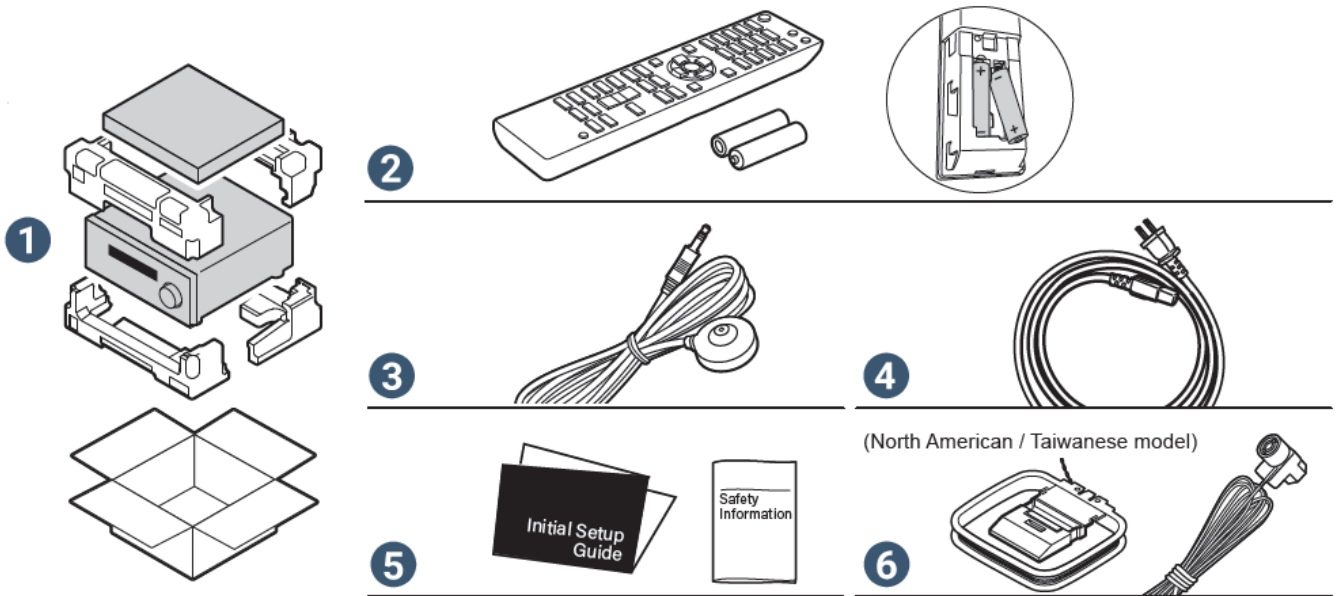

This document uses a 7.1 channel system as an example when describing use. Refer to the online instruction manual when using other than a 7.1 channel system.

INSTALLATION INSTRUCTIONS