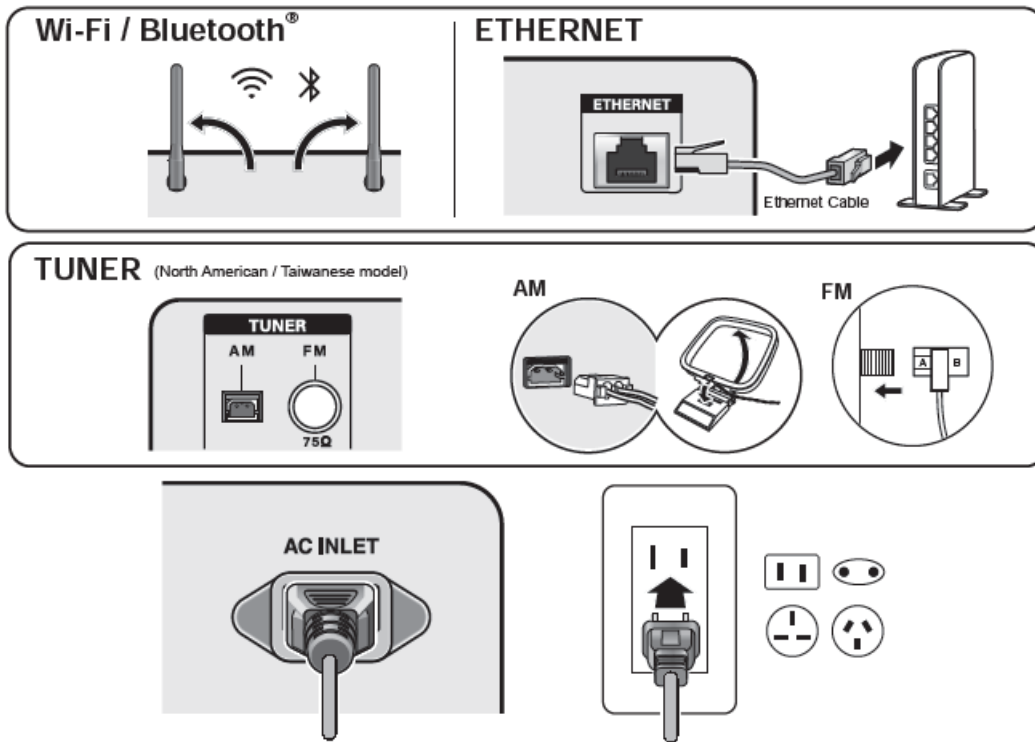

## WHATS IN THE BOX

This document uses a 7.1 channel system as an example when describing use. Refer to the online instruction manual when using other than a 7.1 channel system.

## INSTALLATION INSTRUCTIONS

1. **a:** Digital Optical cable,
2. **b:** HDMI cable

Be sure to insert the HDMI cable all the way in.

Follow the guidance displayed on the screen to complete Initial Setup

To redo the initial setup Playing audio and video