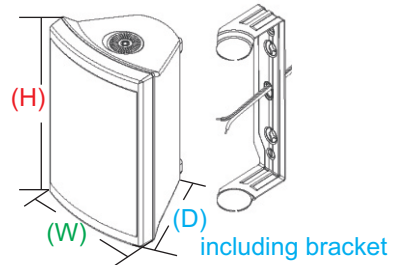

- Model: AWS-502W
- Model: AWS-502B
- Model: AWS-602W
- Model: AWS-602B
- Model: AWS-802W
- Model: AWS-802B

	AWS-502W/B	AWS-602W/B	AWS-802W/B
(H) Height	240mm	292mm	367mm
(W) Width	183mm	216mm	273mm
(D) Depth	167mm	181mm	206mm

SPECIAL FEATURES & HIGHLIGHTS

- Available in 5", 6" and 8" models
- Available in black or white finish
- All rust proof aluminum screws, brackets & grilles
- Versatile molded PVC enclosure with UV protection
- 1/2" silk dome tweeters
- Two mounting options: bookshelf or bracket
- Electroplated mylar woofer cones with UV protection
- Paintable to match any decor, indoor or outdoor
- High power handling
- Gold plated binding posts