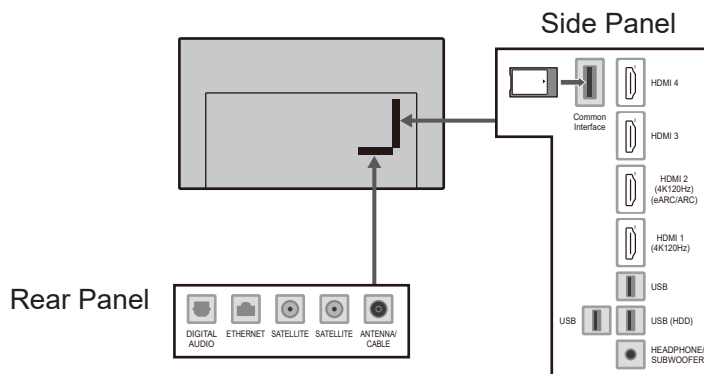

SPECIFICATIONS

Dimensions (W x H x D)	1 227 mm x 765 mm x 303 mm (With Pedestal)
	1 227 mm x 714 mm x 69 mm (TV only)
Mass	19.0 kg (With Pedestal)
	15.0 kg (TV only)

DIMENSIONS

JACKS

Note:
To make sure that the OLED TV fits the cabinet properly when a high degree of precision is required, we recommend that you use the OLED TV itself to make the necessary cabinet measurements. Panasonic cannot be responsible for inaccuracies in cabinet design or manufacture.