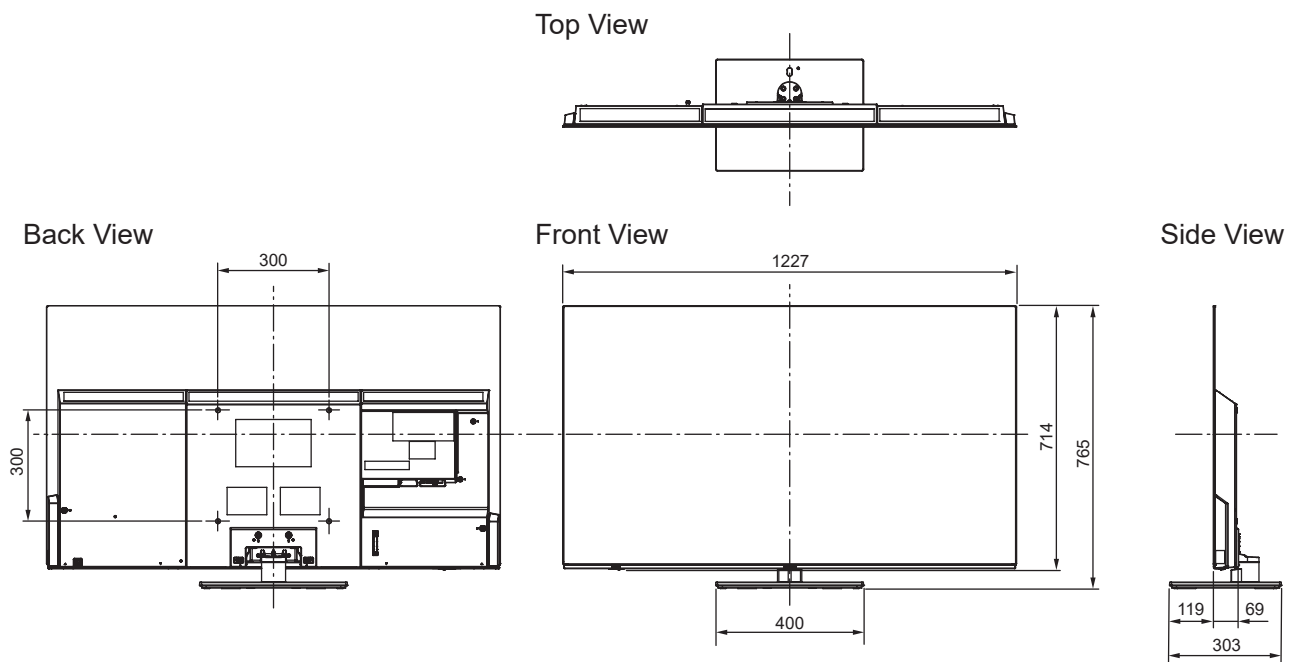

SPECIFICATIONS

Dimensions (W x H x D)	1 227 mm x 765 mm x 303 mm (With Pedestal)
	1 227 mm x 714 mm x 69 mm (TV only)
Mass	19.0 kg (With Pedestal)
	15.0 kg (TV only)

DIMENSIONS

JACKS

Note:
To make sure that the OLED TV fits the cabinet properly when a high degree of precision is required, we recommend that you use the OLED TV itself to make the necessary cabinet measurements. Panasonic cannot be responsible for inaccuracies in cabinet design or manufacture.

Specifications are subject to change without notice.
Non-metric weights and measurements are approximate.